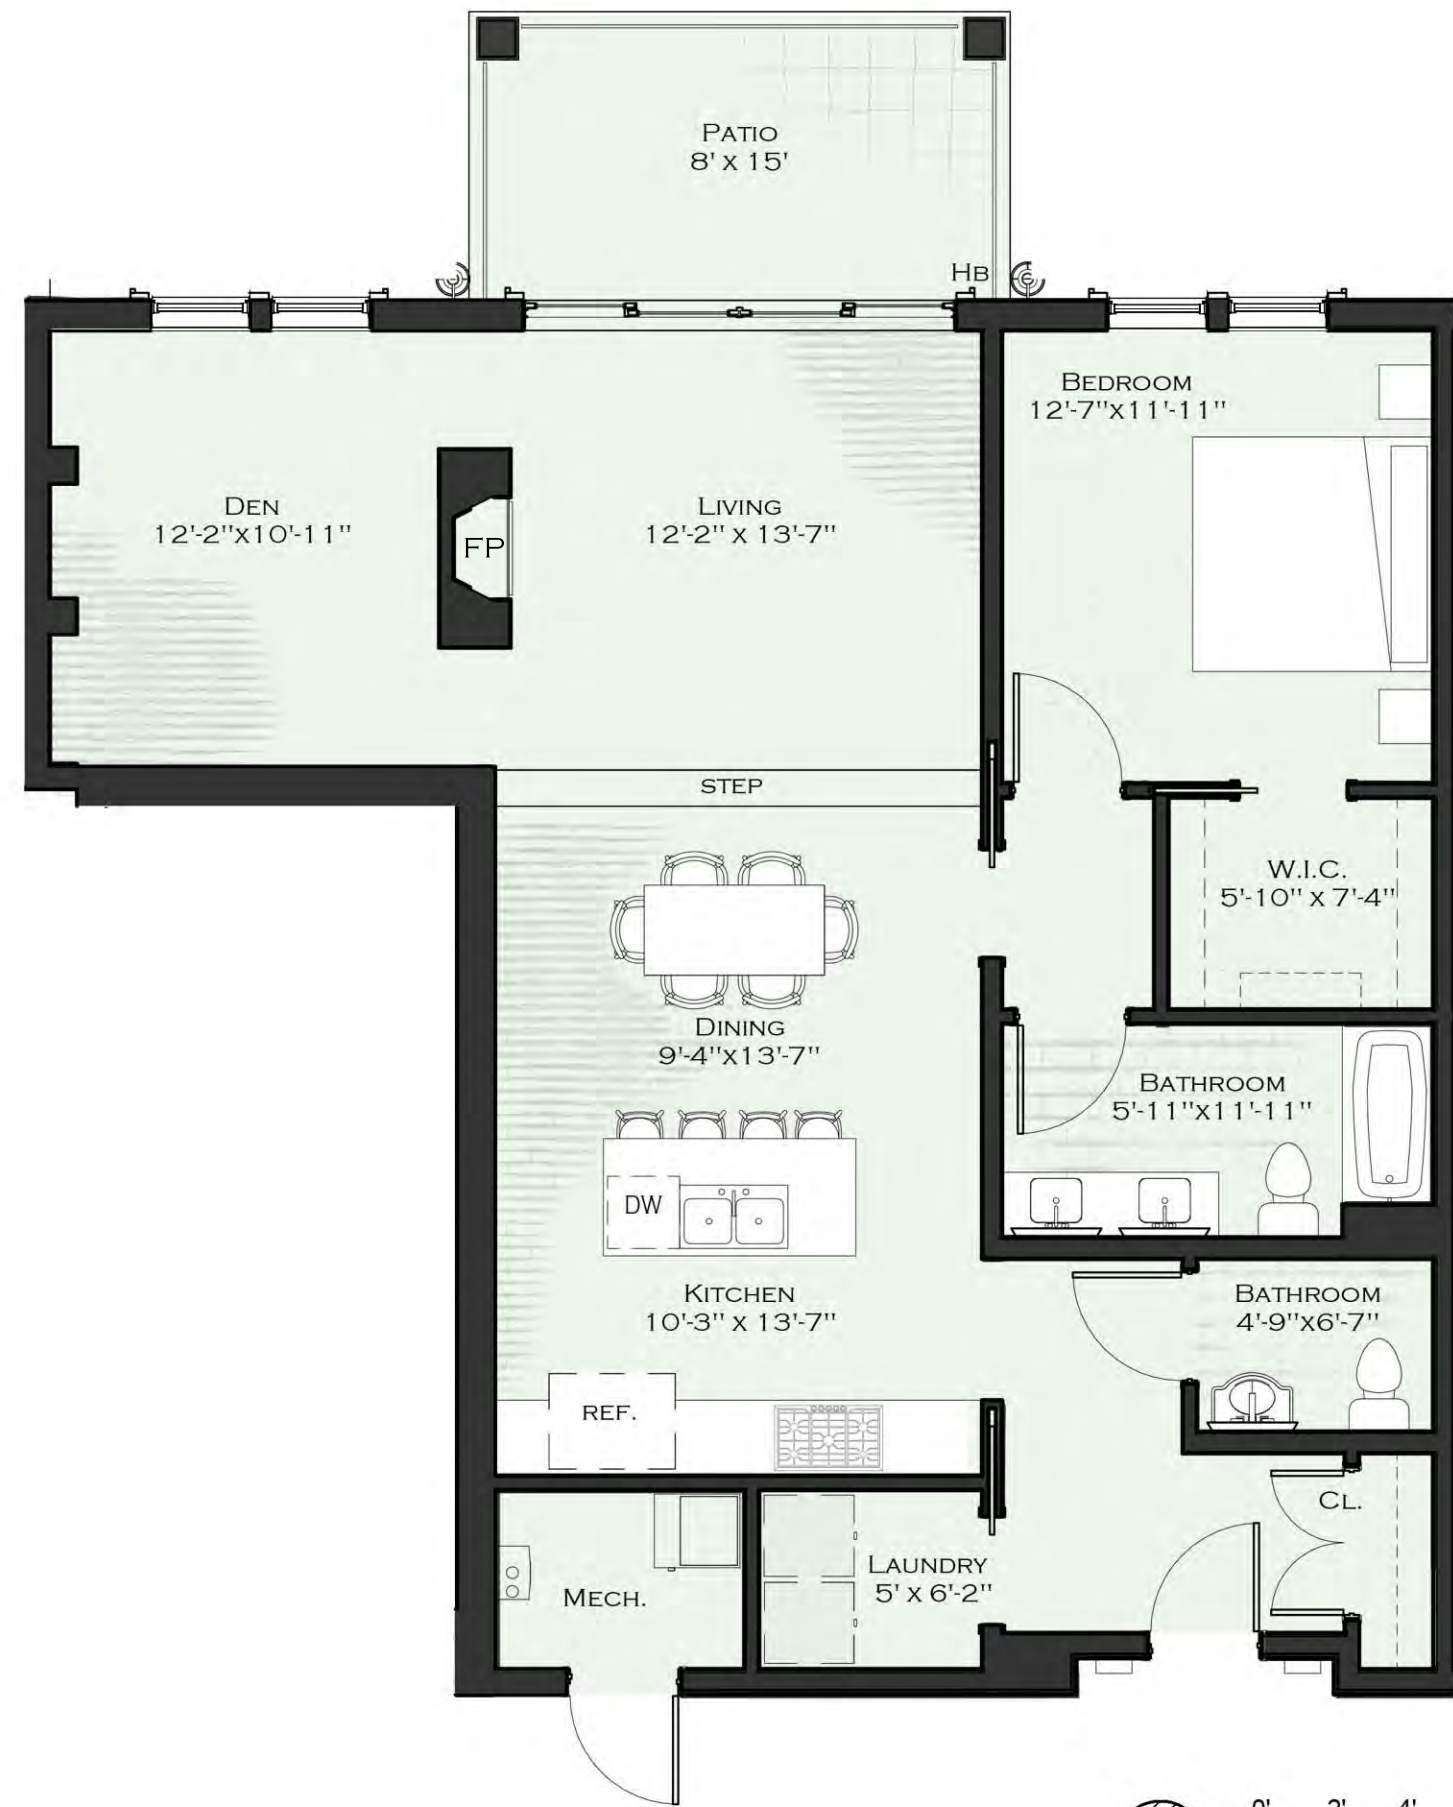

4th Edition  
Buffalo, New York  
1111 Elmwood

# Suite 104

## Suite Description

- Living Area: 1,140 SF
- +120 SF balcony
- 1 Bedroom / 1 1/2 Bathroom / 1 Den
- High ceilings; Max Height = 10'
- Refridge, Washer and Dryer not included in offering, for reference only.

SCALE: 3/16" = 1'-0"