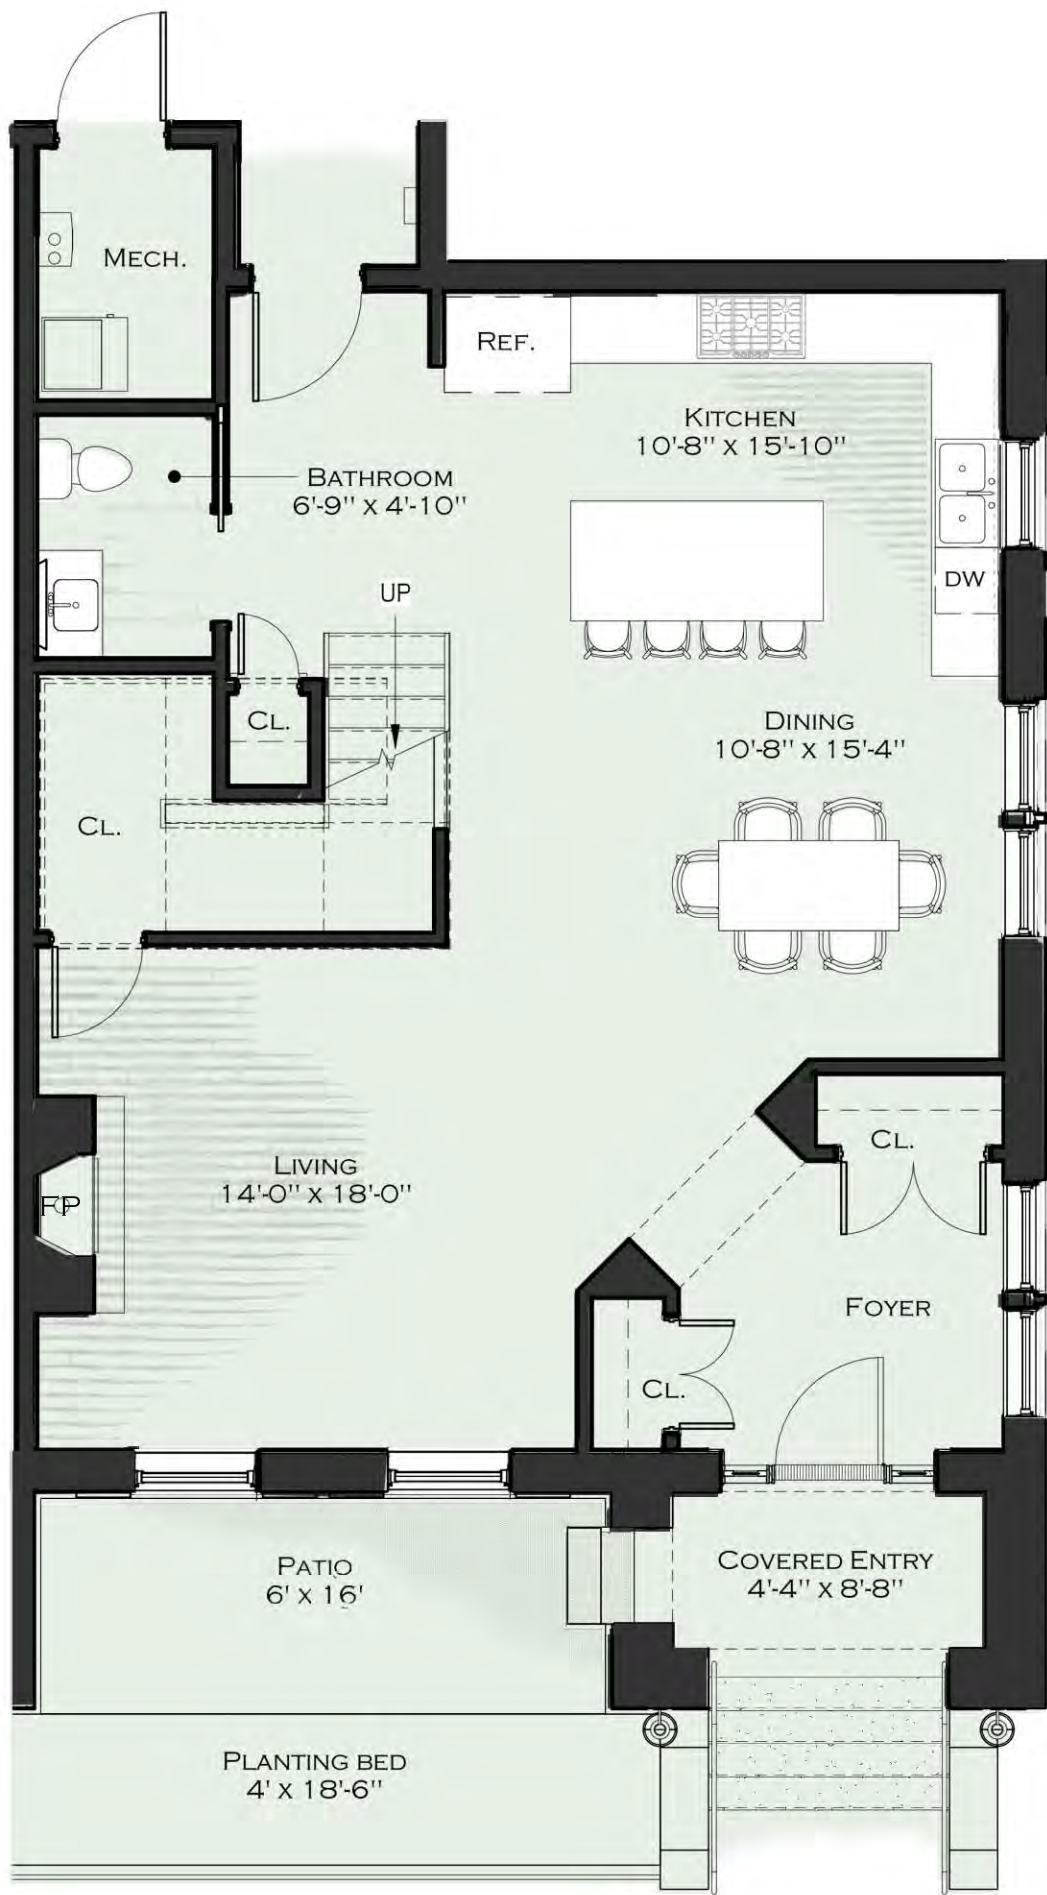

1111 Elmwood

Buffalo, New York

Suite Description

- Living Area Total: 2,076 SF
- + 96 SF patio
- 2 Bedrooms / 2 1/2 Bathrooms / 1 Den
- High ceilings; Max Height = 11'

-Refridge, Washer and Dryer not included in offering, for reference only.

Townhouse 1101 - 1st Floor

4th Edition

1111 Elmwood

Buffalo, New York

Suite Description

- Living Area Total: 2,076 SF
- + 96 SF patio
- 2 Bedrooms / 2 1/2 Bathrooms / 1 Den
- High ceilings; Max Height = 11'

-Refridge, Washer and Dryer not included in offering, for reference only.

Townhouse 1101-2nd Floor

4th Edition