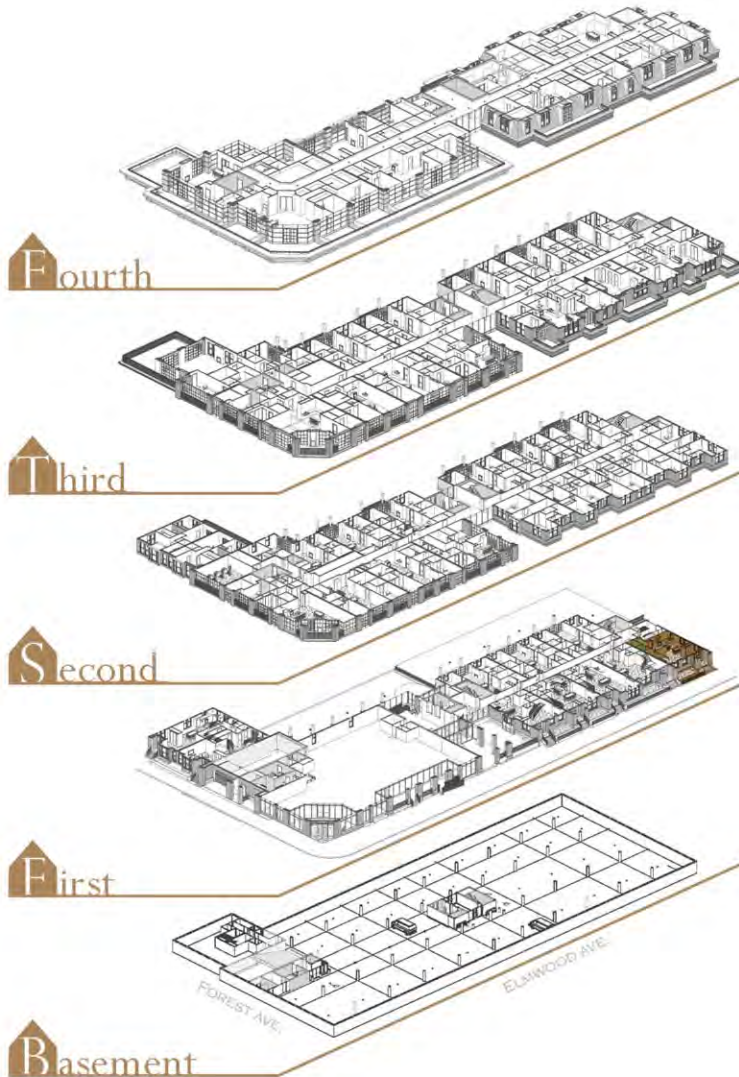

1111 Elmwood

Buffalo, New York

Suite Description

- Living Area Total: 2,076 SF
- + 96 SF patio
- 2 Bedrooms / 2 1/2 Bathrooms / 1 Den
- High ceilings; Max Height = 11'

-Refridge, Washer and Dryer not included in offering, for reference only.

Townhouse 1101 - 1st Floor

4th Edition

1111 Elmwood

Buffalo, New York

Suite Description

- Living Area Total: 2,076 SF
- + 96 SF patio
- 2 Bedrooms / 2 1/2 Bathrooms / 1 Den
- High ceilings; Max Height = 11'