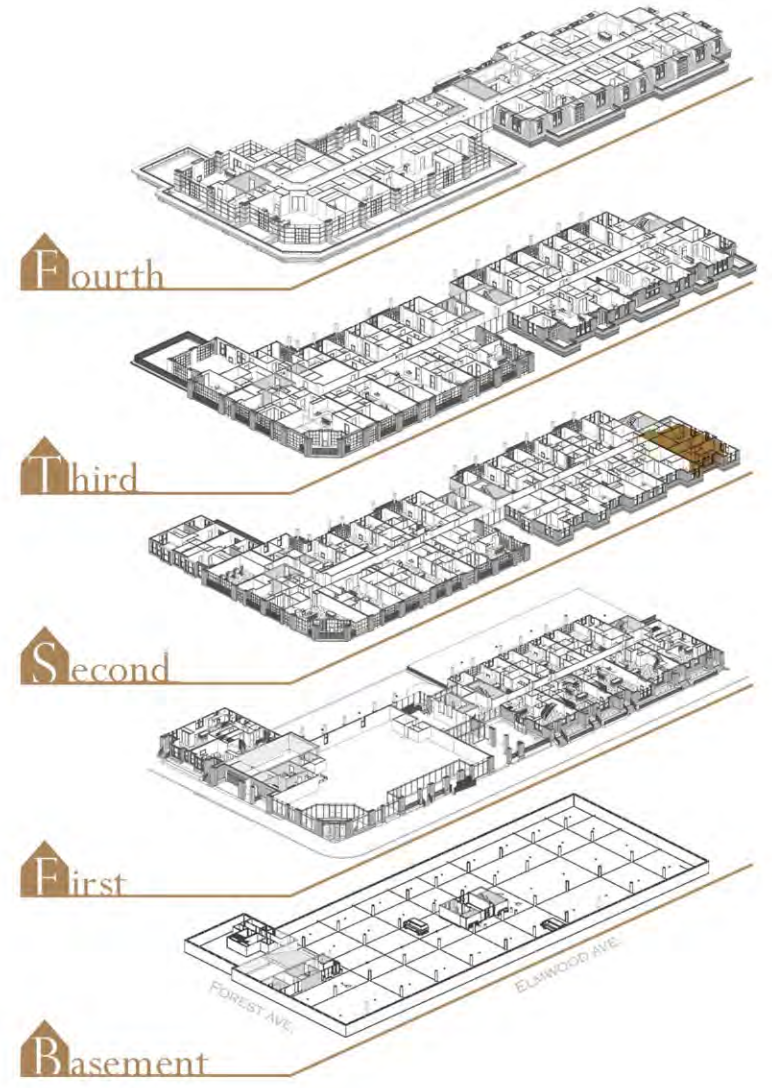

1111 Elmwood

Buffalo, New York

Suite Description

- Living Area Total: 2,076 SF
- + 96 SF patio
- 2 Bedrooms / 2 1/2 Bathrooms / 1 Den
- High ceilings; Max Height = 11'

-Refridge, Washer and Dryer not included in offering, for reference only.

Townhouse 1101 - 1st Floor

4th Edition

1111 Elmwood

Buffalo, New York

Suite Description

- Living Area Total: 2,076 SF
- + 96 SF patio
- 2 Bedrooms / 2 1/2 Bathrooms / 1 Den
- High ceilings; Max Height = 11'