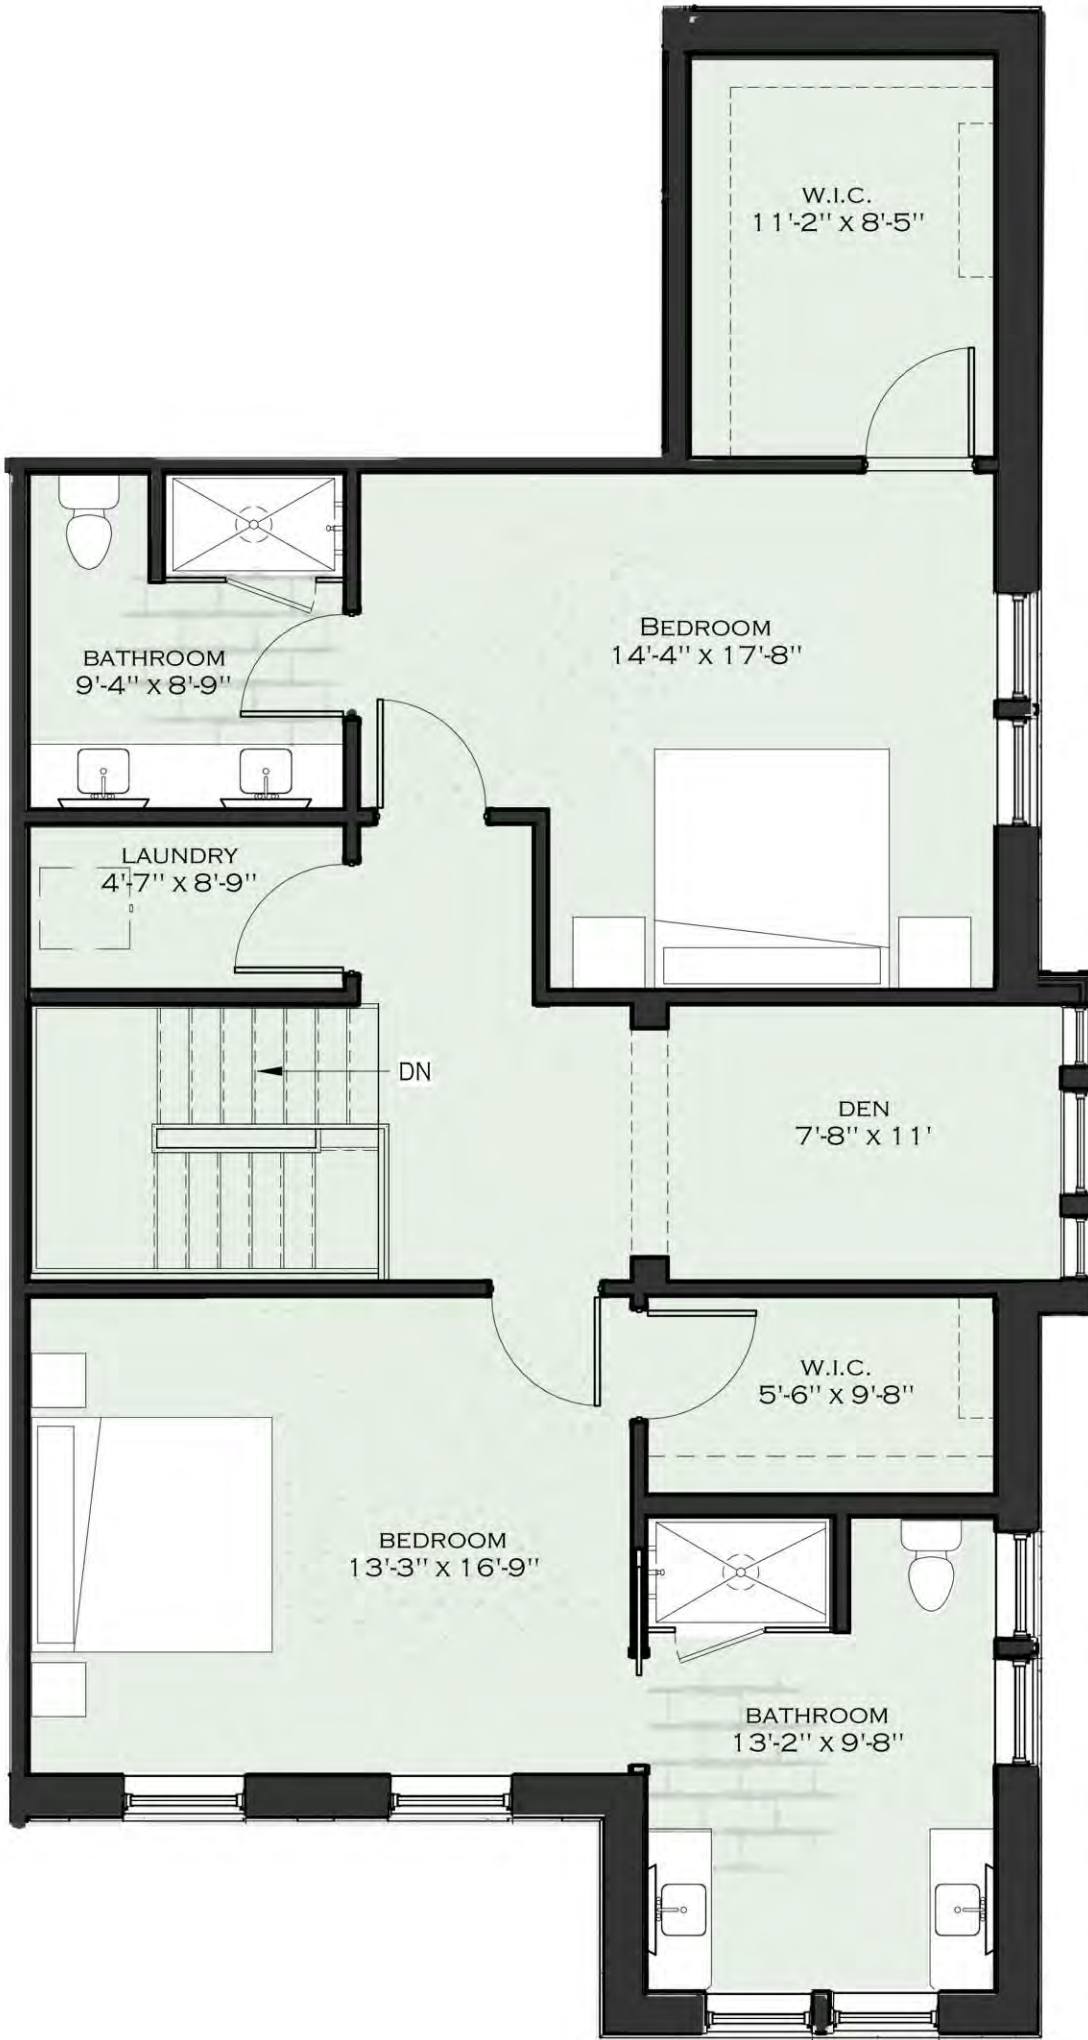

1111 Elmwood

Buffalo, New York

Suite Description

- Living Area Total: 2,076 SF
- + 96 SF patio
- 2 Bedrooms / 2 1/2 Bathrooms / 1 Den
- High ceilings; Max Height = 11'

-Refridge, Washer and Dryer not included in offering, for reference only.

Townhouse 1101 - 1st Floor

4th Edition

1111 Elmwood

Buffalo, New York

Suite Description

- Living Area Total: 2,076 SF
- + 96 SF patio
- 2 Bedrooms / 2 1/2 Bathrooms / 1 Den
- High ceilings; Max Height = 11'

-Refridge, Washer and Dryer not included in offering, for reference only.

Townhouse 1101-2nd Floor

4th Edition