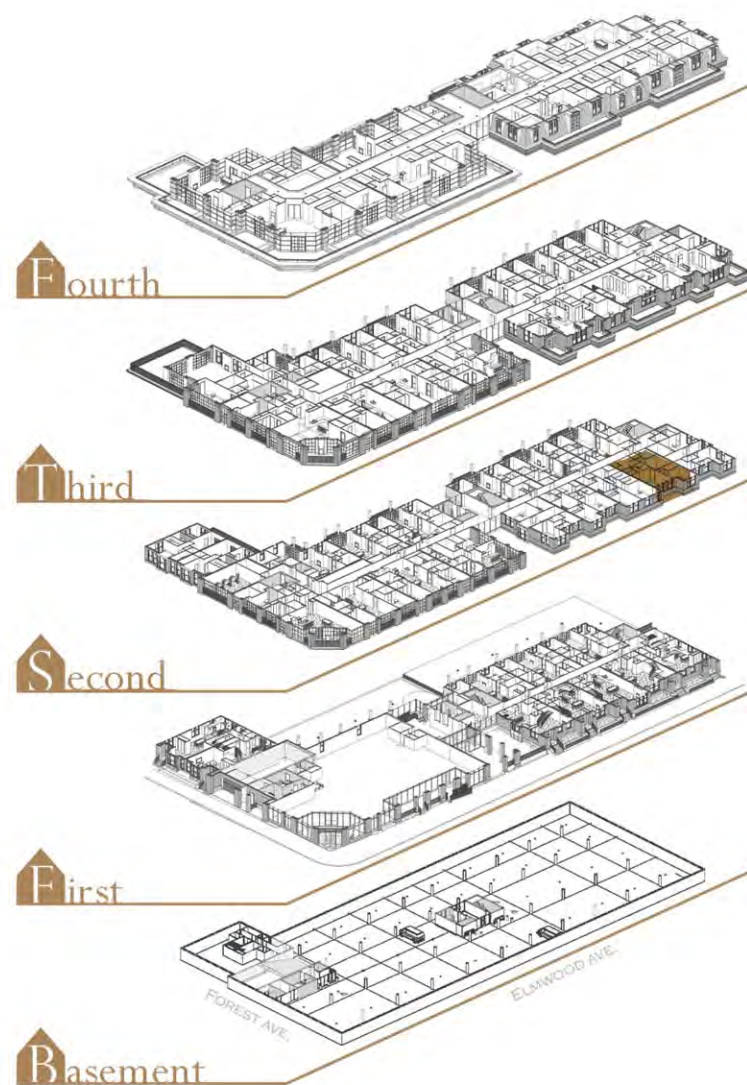

1111 Elmwood

Buffalo, New York

Suite Description

- -Living Area Total: 2,094 SF
- + 96 SF patio
- 2 Bedrooms / 2 1/2 Bathrooms
- High ceilings; Max Height = 11'

-Refridge, Washer and Dryer not included in offering, for reference only.

Townhouse 1103-2nd Floor

4th Edition