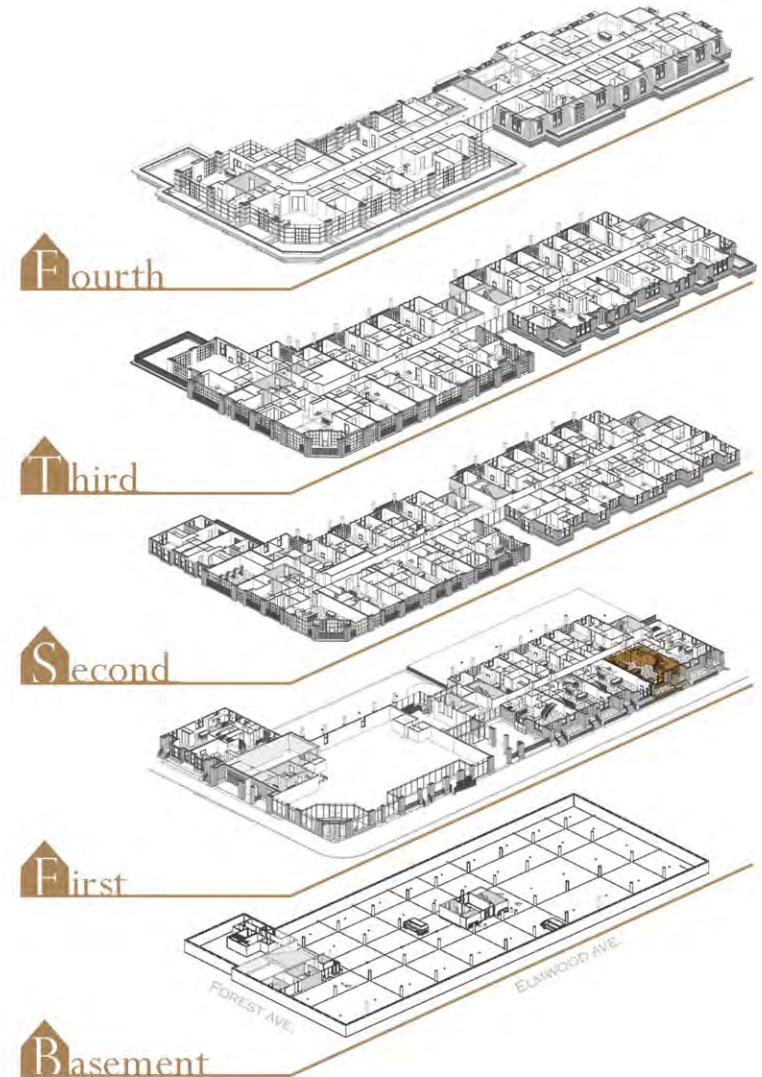

# 1111 Elmwood

Buffalo, New York

## Suite Description

- Living Area Total: 2,094 SF
- + 96 SF patio
- 2 Bedrooms / 2 1/2 Bathrooms
- High ceilings; Max Height = 11'

-Refridge, Washer and Dryer not included in offering, for reference only.

# Townhouse 1103- 1st Floor

4th Edition