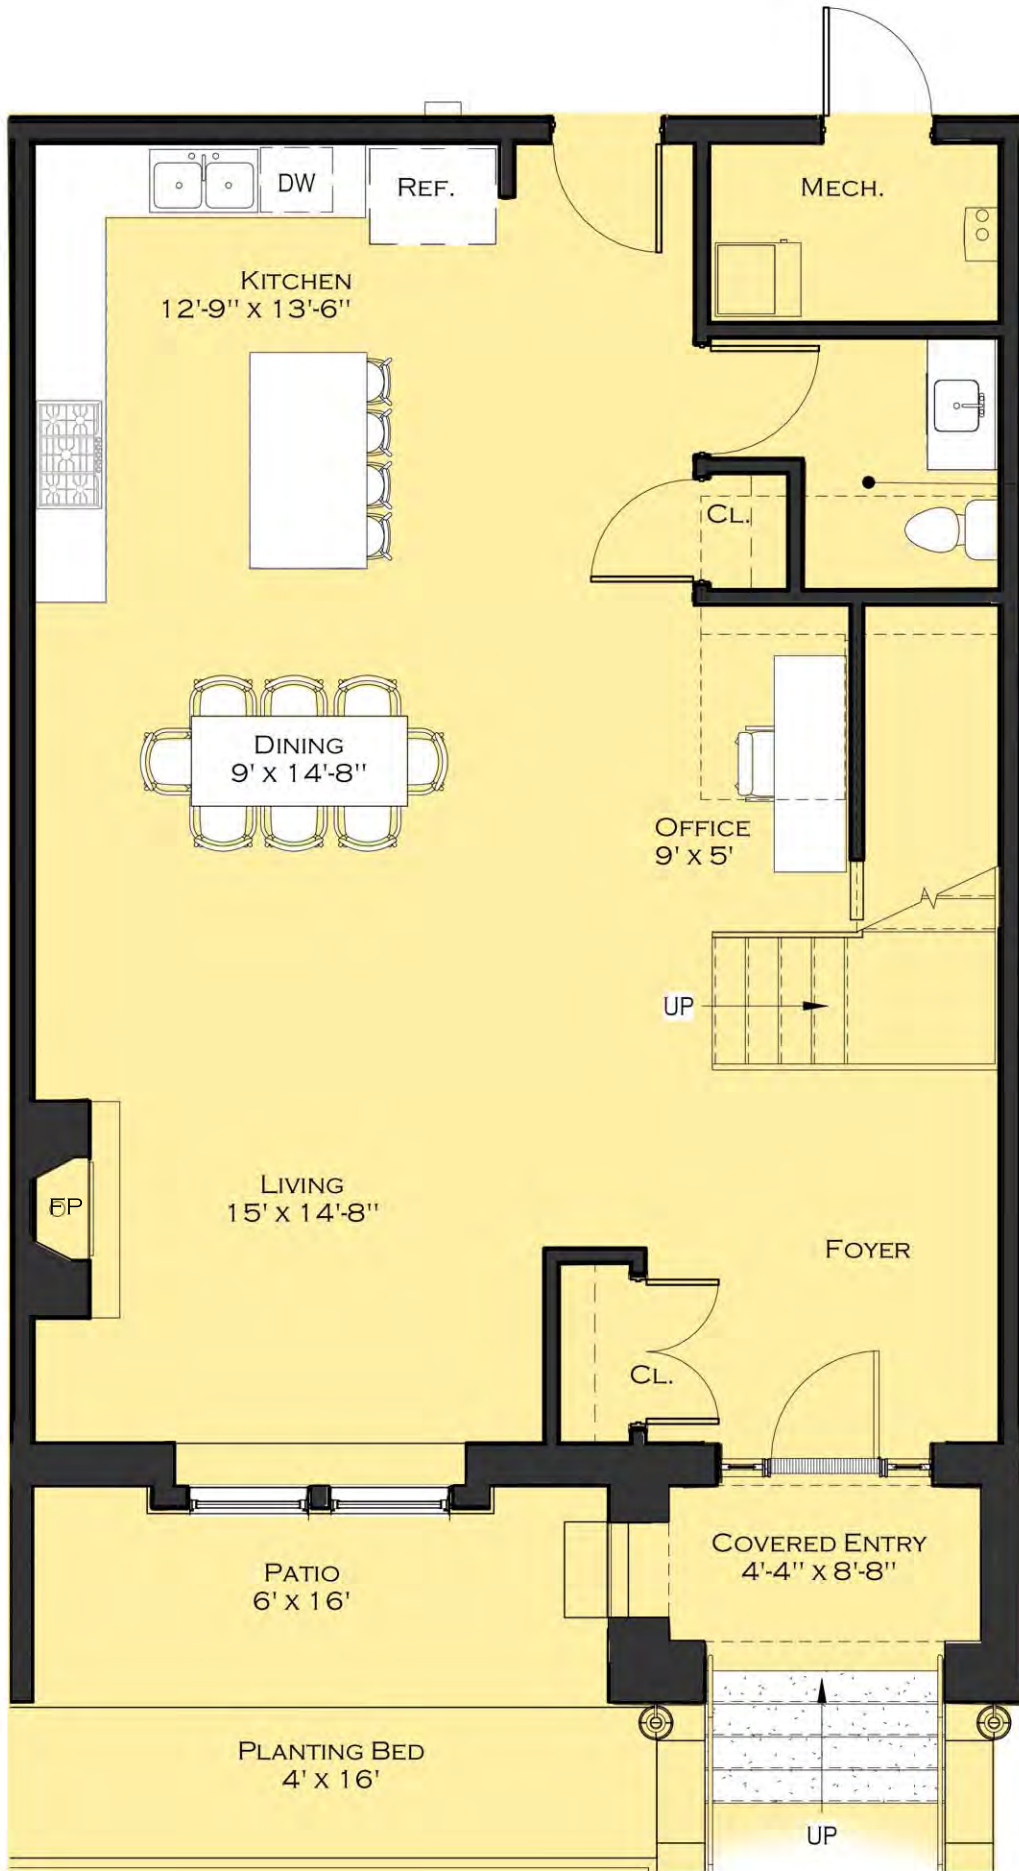

# 1111 Elmwood

Buffalo, New York

## Suite Description

- Living Area Total: 2,094 SF
- + 96 SF patio
- 2 Bedrooms / 2 1/2 Bathrooms
- High ceilings; Max Height = 11'

-Refridge, Washer and Dryer not included in offering, for reference only.

# Townhouse 1103- 1st Floor

4th Edition