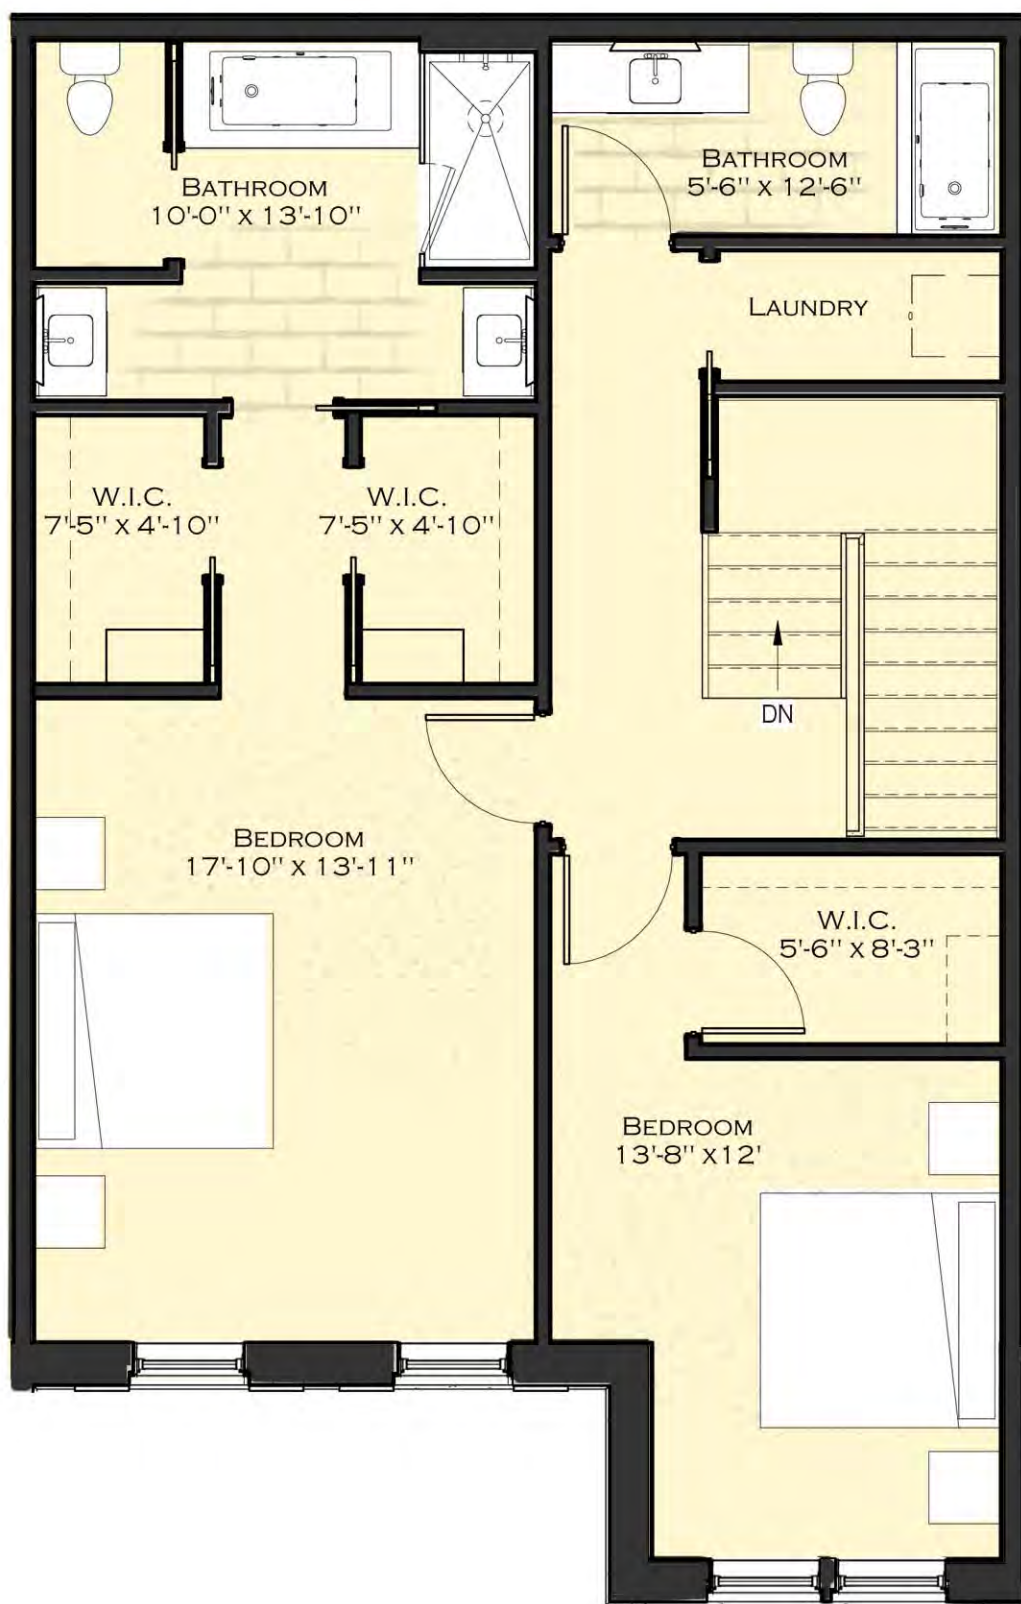

## Suite Description

- Living Area Total: 2,094 SF
- + 96 SF patio
- 2 Bedrooms / 2 1/2 Bathrooms
- High ceilings; Max Height = 11'

-Refridge, Washer and Dryer not included in offering, for reference only.

# Townhouse 1103- 1st Floor

4th Edition

Townhouse 1103-2nd Floor

4th Edition