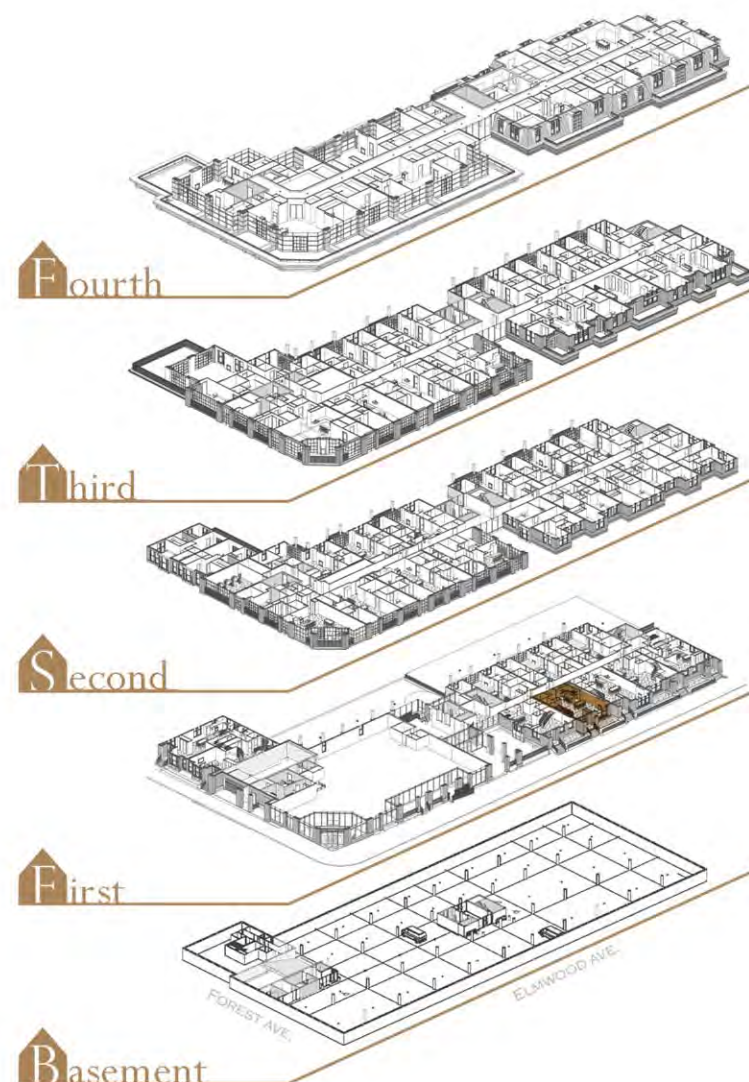

1111 Elmwood

Buffalo, New York

Suite Description

- Living Area Total: 2,097 SF
- + 93 SF patio
- 2 Bedrooms / 2 1/2 Bathrooms
- High ceilings; Max Height = 11

-Refridge, Washer and Dryer not included in offering, for reference only.

Townhouse 1107- 1st Floor

4th Edition

1111 Elmwood

Buffalo, New York

Suite Description

- Living Area Total: 2,097 SF
- + 93 SF patio
- 2 Bedrooms / 2 1/2 Bathrooms
- High ceilings; Max Height = 11

-Refridge, Washer and Dryer not included in offering, for reference only.

Townhouse 1107-2nd Floor

4th Edition