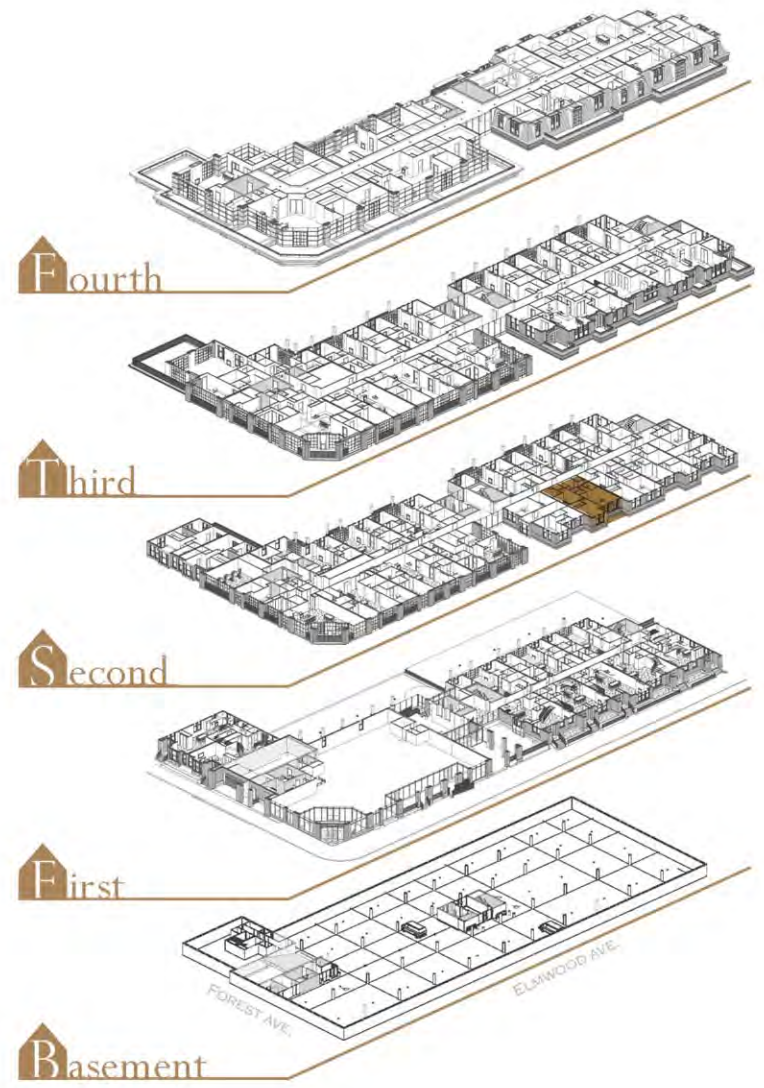

1111 Elmwood

Buffalo, New York

Suite Description

- Living Area Total: 2,097 SF
- + 93 SF patio
- 2 Bedrooms / 2 1/2 Bathrooms
- High ceilings; Max Height = 11

-Refridge, Washer and Dryer not included in offering, for reference only.

Townhouse 1107- 1st Floor

4th Edition

1111 Elmwood

Buffalo, New York

Suite Description

- Living Area Total: 2,097 SF
- + 93 SF patio
- 2 Bedrooms / 2 1/2 Bathrooms
- High ceilings; Max Height = 11

-Refridge, Washer and Dryer not included in offering, for reference only.

Townhouse 1107-2nd Floor

4th Edition