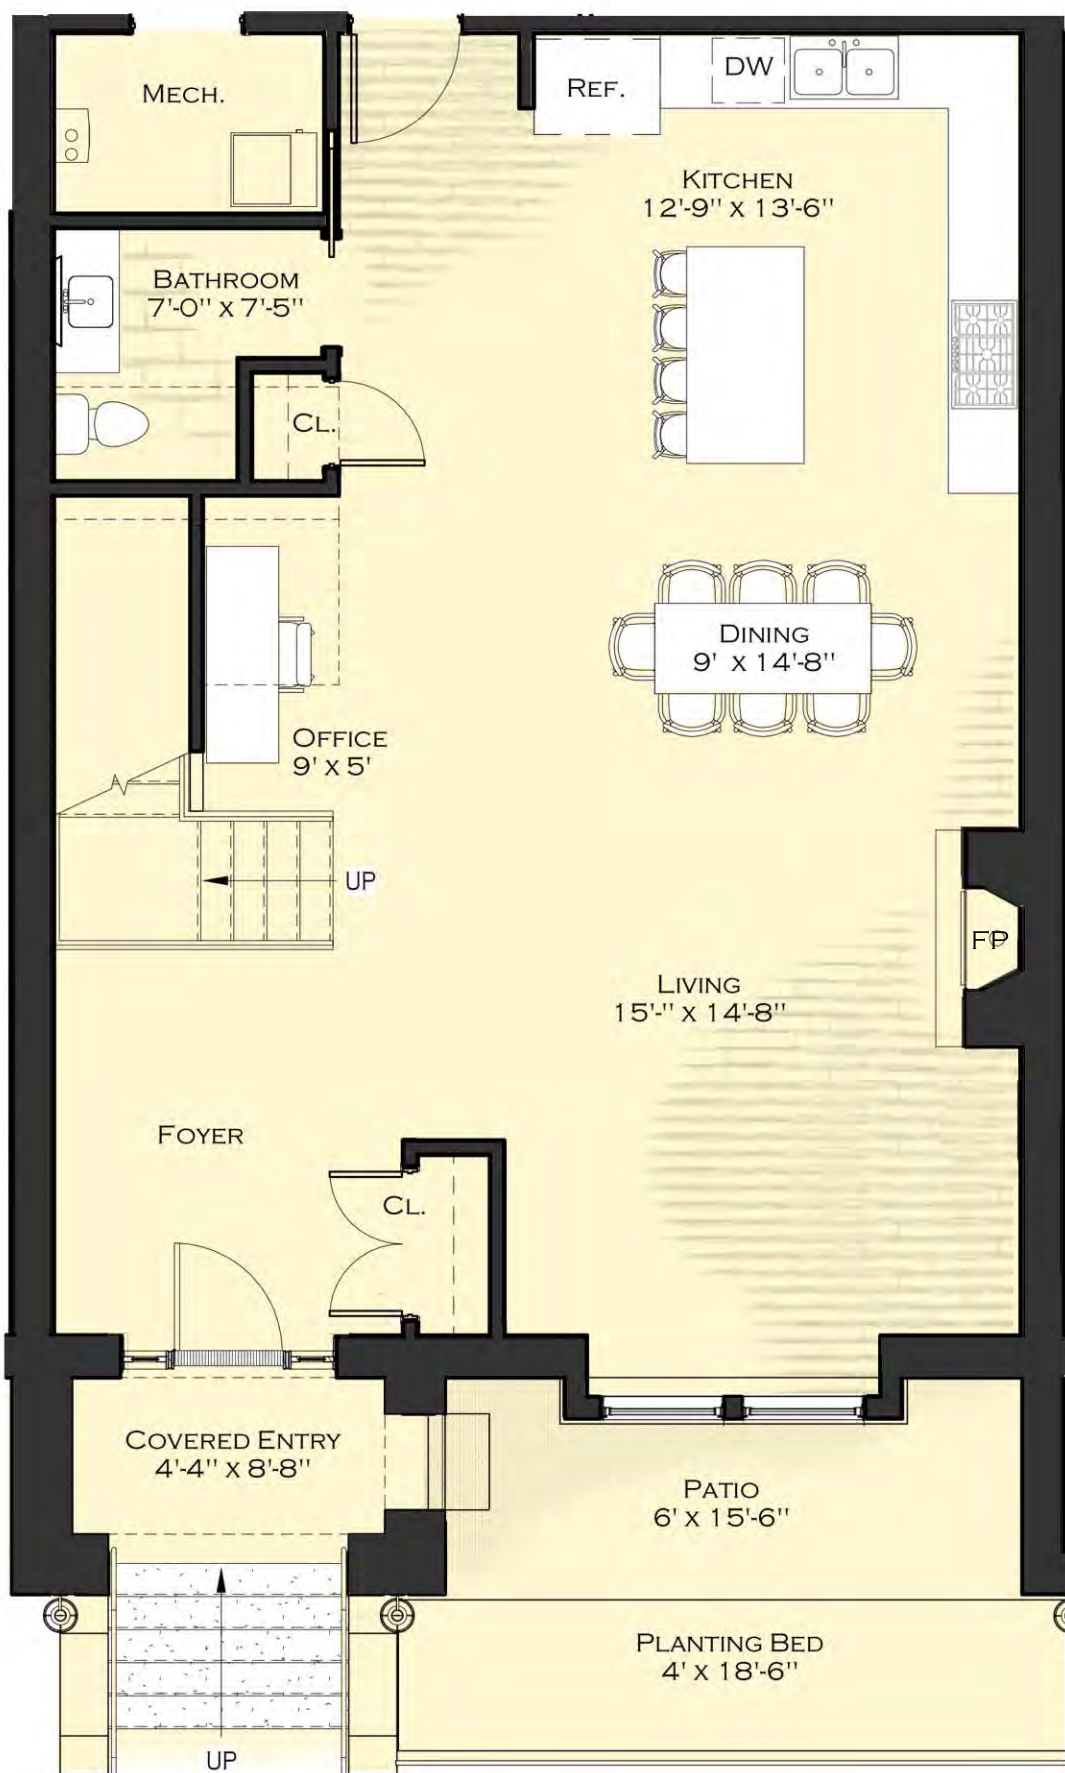

1111 Elmwood

Buffalo, New York

Suite Description

- Living Area Total: 2,097 SF
- + 93 SF patio
- 2 Bedrooms / 2 1/2 Bathrooms
- High ceilings; Max Height = 11

-Refridge, Washer and Dryer not included in offering, for reference only.

Townhouse 1107- 1st Floor

4th Edition

1111 Elmwood

Buffalo, New York

Suite Description

- Living Area Total: 2,097 SF
- + 93 SF patio
- 2 Bedrooms / 2 1/2 Bathrooms
- High ceilings; Max Height = 11

-Refridge, Washer and Dryer not included in offering, for reference only.

Townhouse 1107-2nd Floor

4th Edition