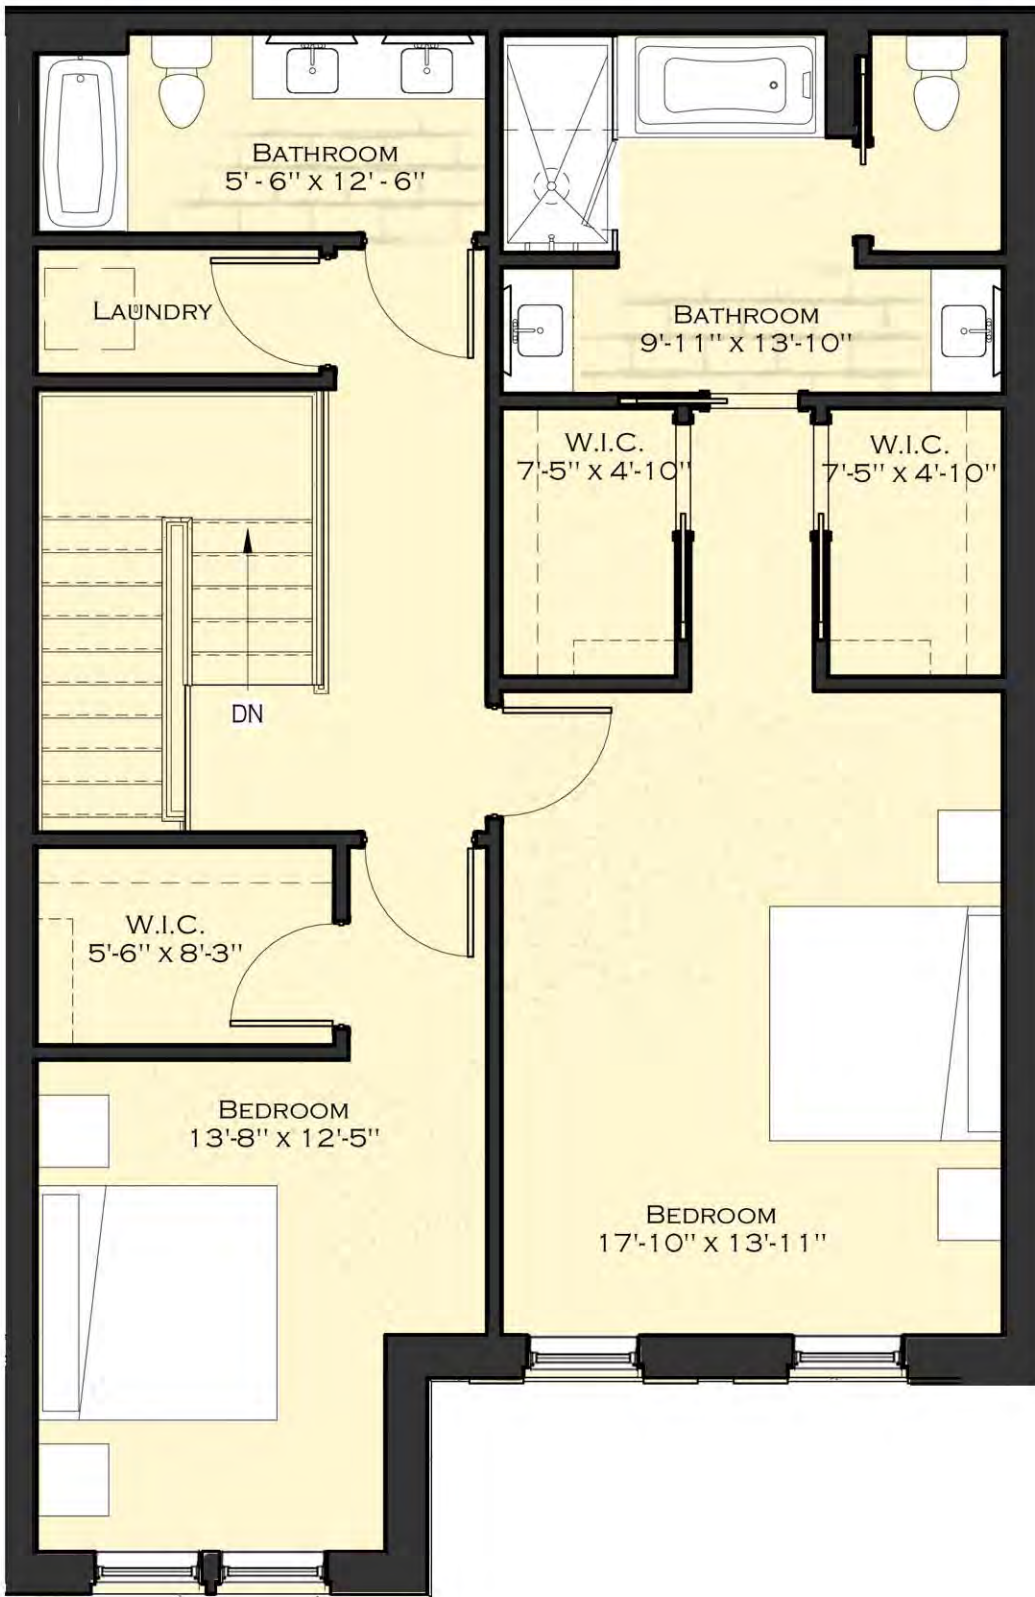

1111 Elmwood

Buffalo, New York

Suite Description

- Living Area Total: 2,097 SF
- + 93 SF patio
- 2 Bedrooms / 2 1/2 Bathrooms
- High ceilings; Max Height = 11

-Refridge, Washer and Dryer not included in offering, for reference only.

Townhouse 1107- 1st Floor

4th Edition

1111 Elmwood

Buffalo, New York

Suite Description

- Living Area Total: 2,097 SF
- + 93 SF patio
- 2 Bedrooms / 2 1/2 Bathrooms
- High ceilings; Max Height = 11

-Refridge, Washer and Dryer not included in offering, for reference only.

Townhouse 1107-2nd Floor

4th Edition