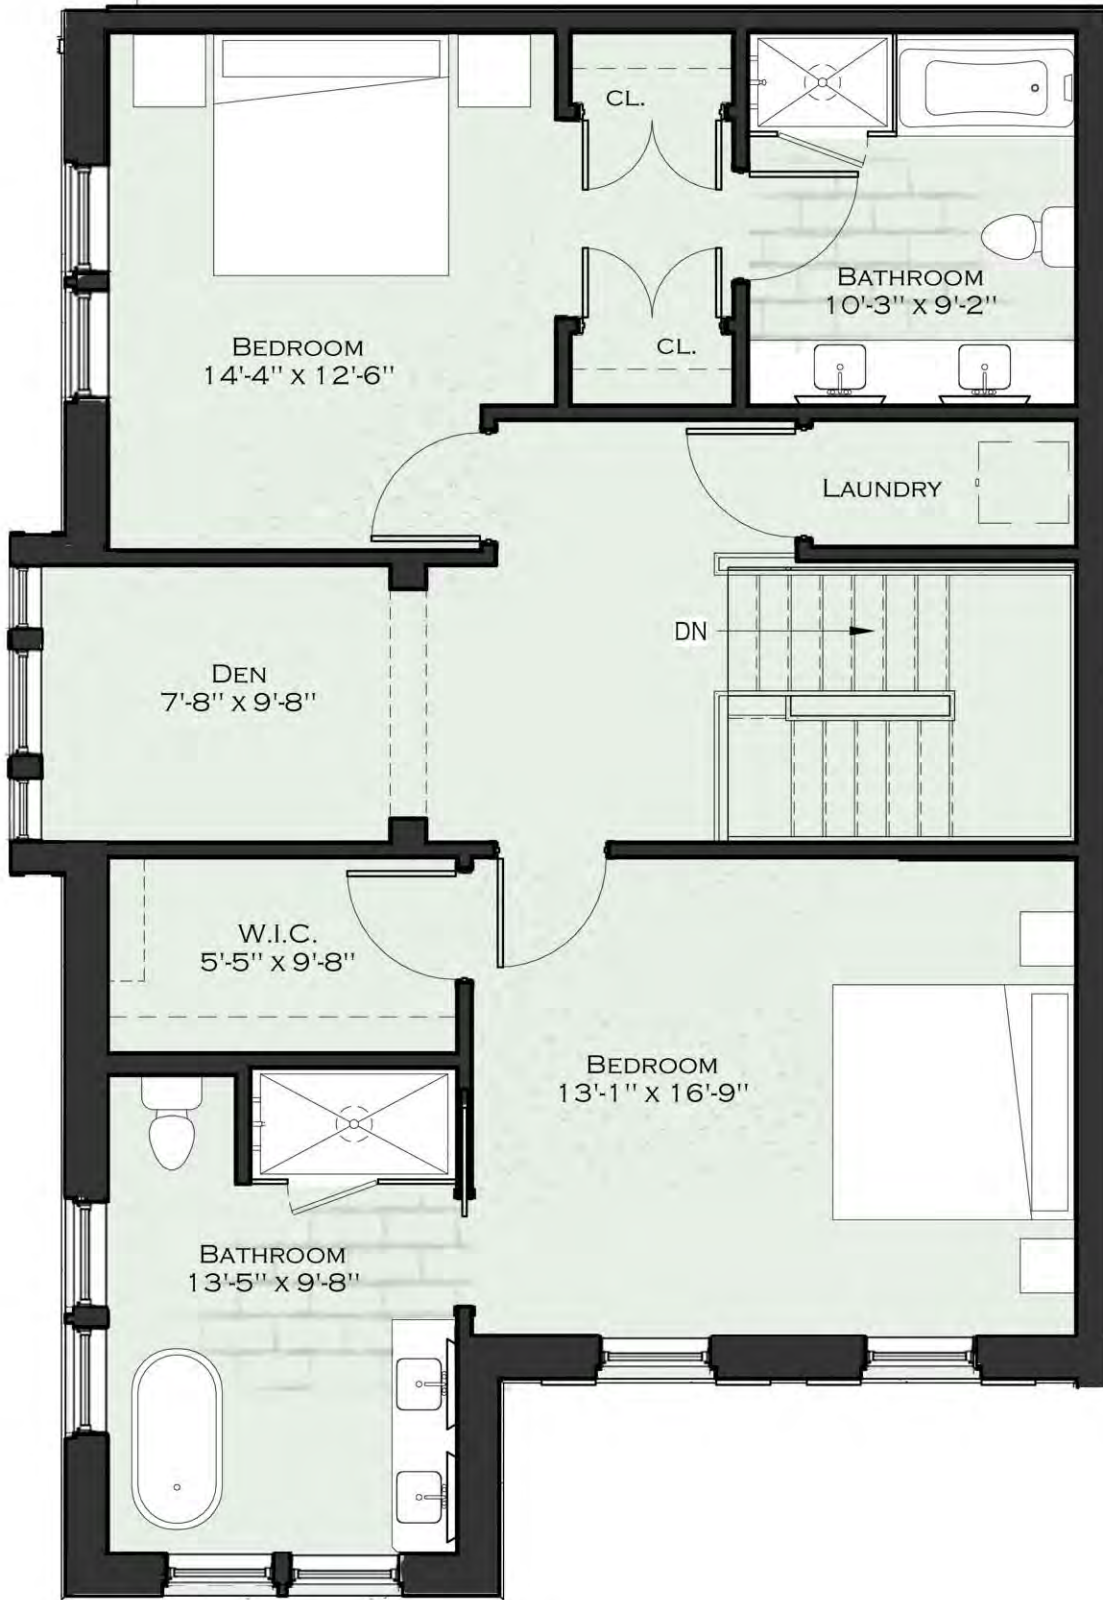

1111 Elmwood

Buffalo, New York

Suite Description

- Living Area Total: 2,090 SF
- + 93 SF patio
- 2 Bedrooms / 2 1/2 Bathrooms / 1 Den
- High ceilings; Max Height = 11'

-Refridge, Washer and Dryer not included in offering, for reference only.

Townhouse 1109- 1st Floor

4th Edition

Suite Description

- Living Area Total: 2,090 SF
- + 93 SF patio
- 2 Bedrooms / 2 1/2 Bathrooms / 1 Den
- High ceilings; Max Height = 11'

-Refridge, Washer and Dryer not included in offering, for reference only.

Townhouse 1109-2nd Floor

4th Edition