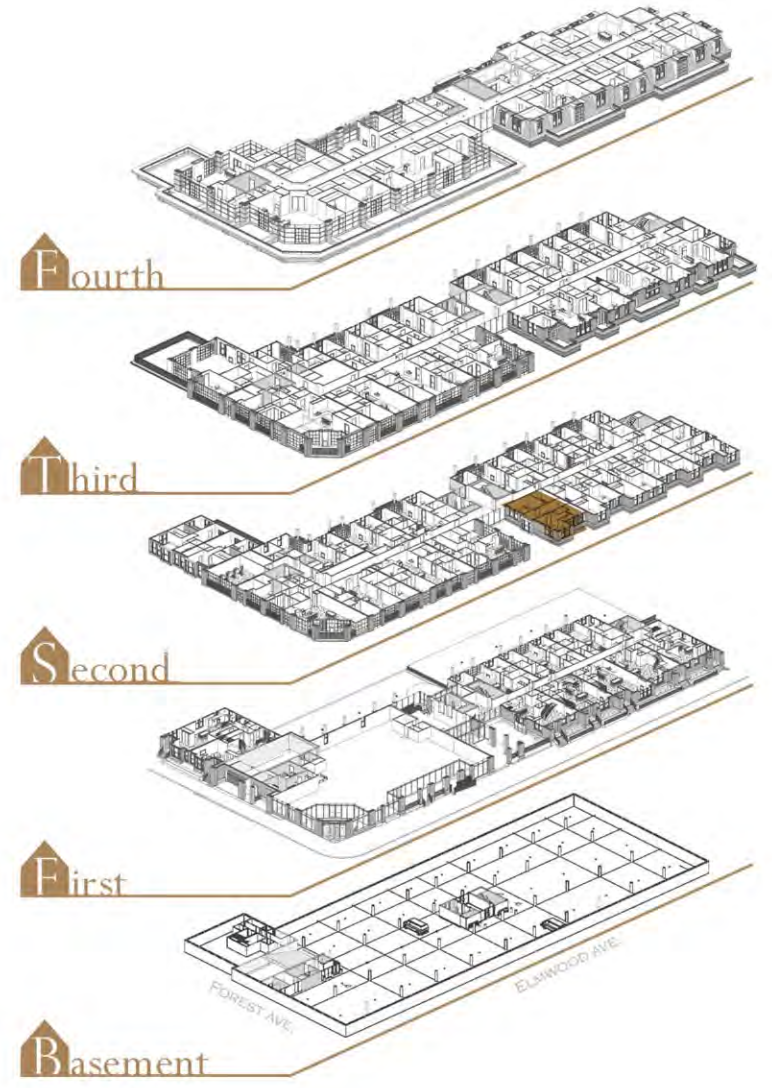

1111 Elmwood

Buffalo, New York

Suite Description

- Living Area Total: 2,090 SF
- + 93 SF patio
- 2 Bedrooms / 2 1/2 Bathrooms / 1 Den
- High ceilings; Max Height = 11'

-Refridge, Washer and Dryer not included in offering, for reference only.

Townhouse 1109- 1st Floor

4th Edition

Suite Description

- Living Area Total: 2,090 SF
- + 93 SF patio
- 2 Bedrooms / 2 1/2 Bathrooms / 1 Den
- High ceilings; Max Height = 11'

-Refridge, Washer and Dryer not included in offering, for reference only.

Townhouse 1109-2nd Floor

4th Edition