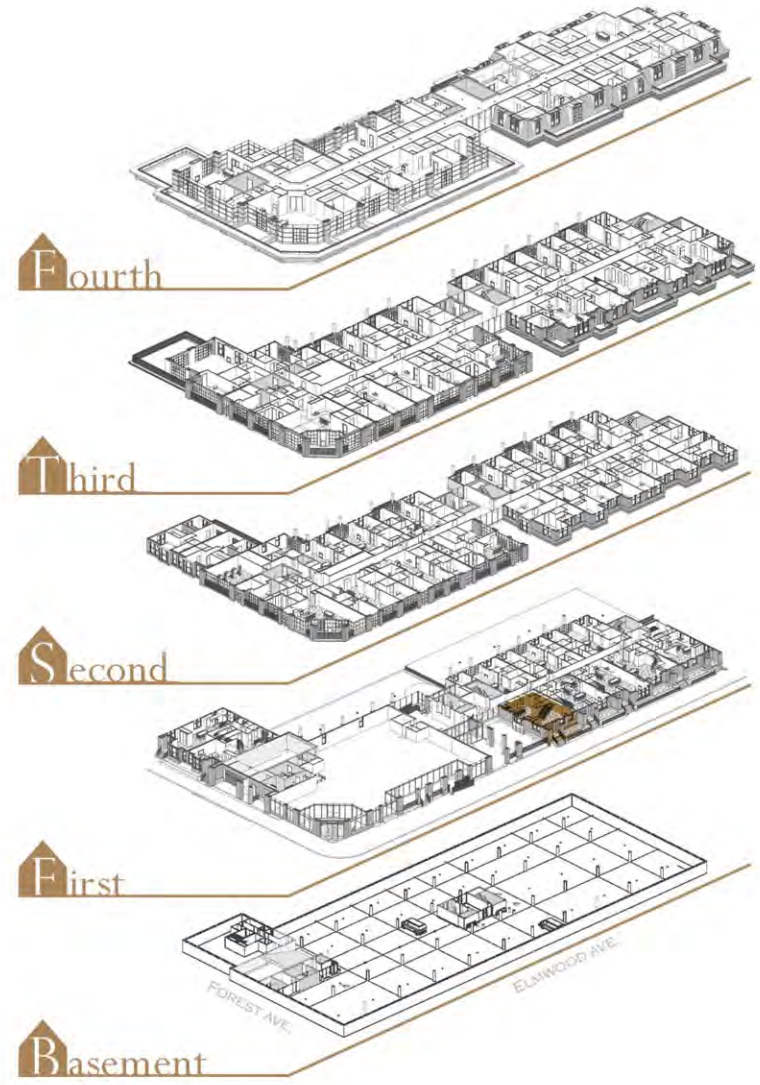

1111 Elmwood

Buffalo, New York

Suite Description

- Living Area Total: 2,090 SF
- + 93 SF patio
- 2 Bedrooms / 2 1/2 Bathrooms / 1 Den
- High ceilings; Max Height = 11'

-Refridge, Washer and Dryer not included in offering, for reference only.

Townhouse 1109- 1st Floor

4th Edition

Suite Description

- Living Area Total: 2,090 SF
- + 93 SF patio
- 2 Bedrooms / 2 1/2 Bathrooms / 1 Den
- High ceilings; Max Height = 11'

-Refridge, Washer and Dryer not included in offering, for reference only.

Townhouse 1109-2nd Floor

4th Edition