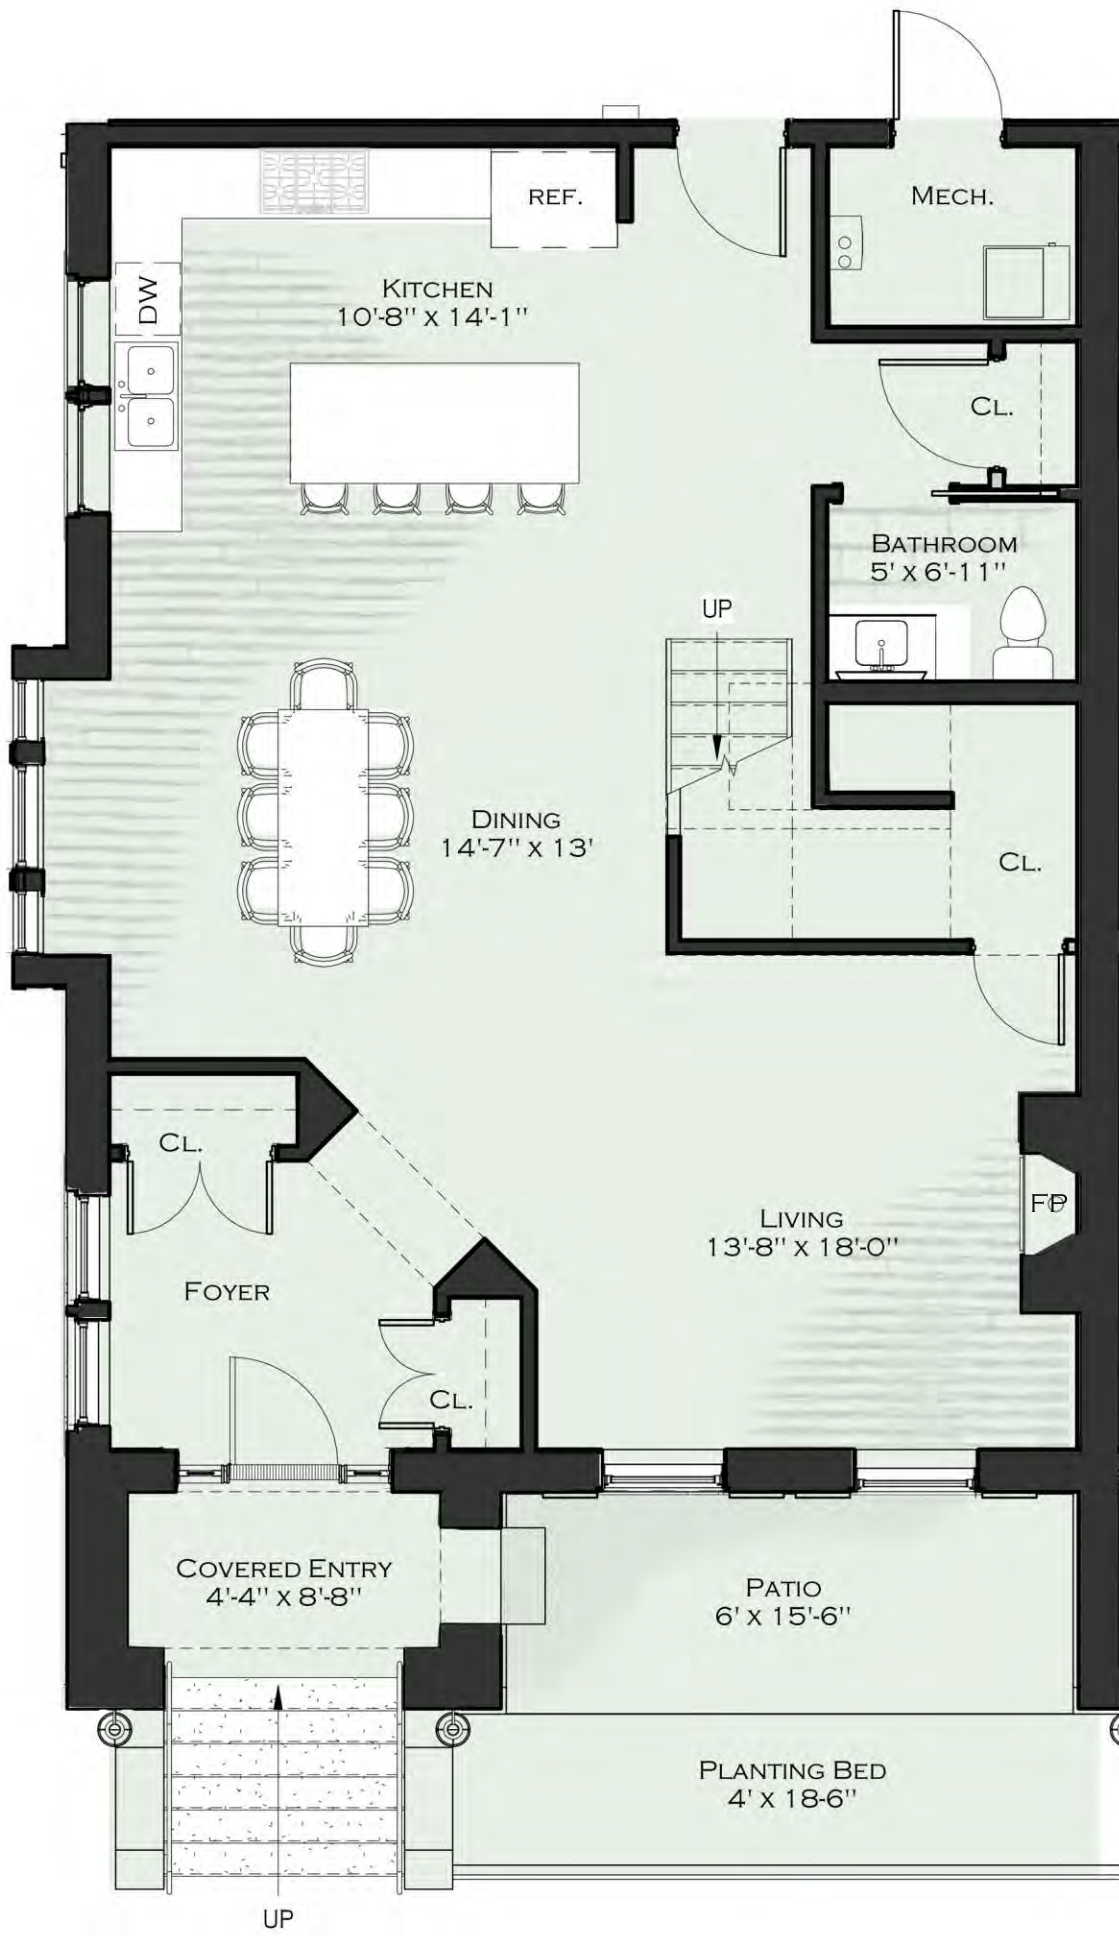

1111 Elmwood

Buffalo, New York

Suite Description

- Living Area Total: 2,090 SF
- + 93 SF patio
- 2 Bedrooms / 2 1/2 Bathrooms / 1 Den
- High ceilings; Max Height = 11'

-Refridge, Washer and Dryer not included in offering, for reference only.

Townhouse 1109- 1st Floor

4th Edition

Suite Description

- Living Area Total: 2,090 SF
- + 93 SF patio
- 2 Bedrooms / 2 1/2 Bathrooms / 1 Den
- High ceilings; Max Height = 11'

-Refridge, Washer and Dryer not included in offering, for reference only.

Townhouse 1109-2nd Floor

4th Edition