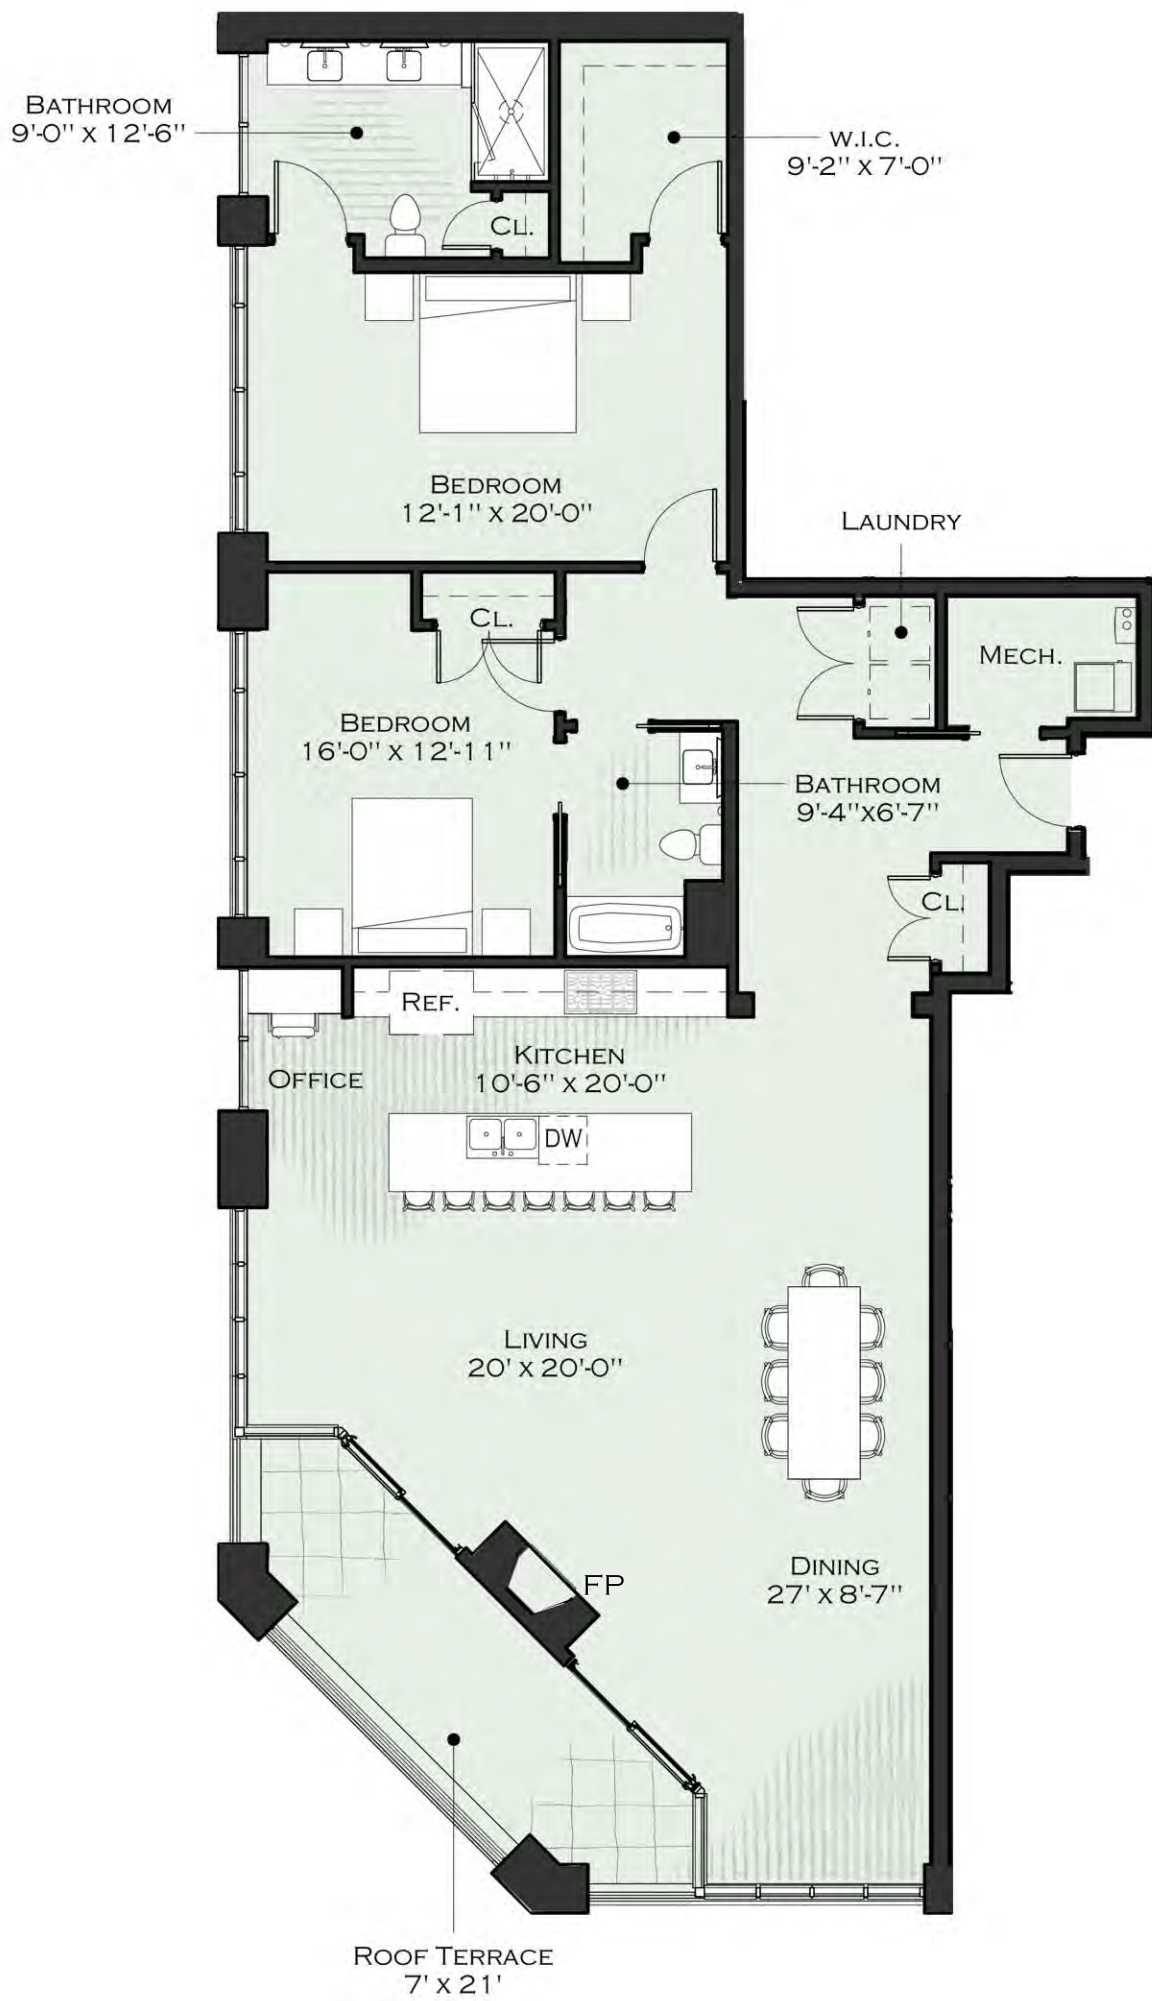

1111 Elmwood

Buffalo, New York

Suite Description

- Living Area: 1,840 SF
- + 147 SF patio
- 2 Bedrooms / 2 Bathrooms
- High ceilings; Max Height = 10'
- Refridge, Washer and Dryer not included in offering, for reference only.