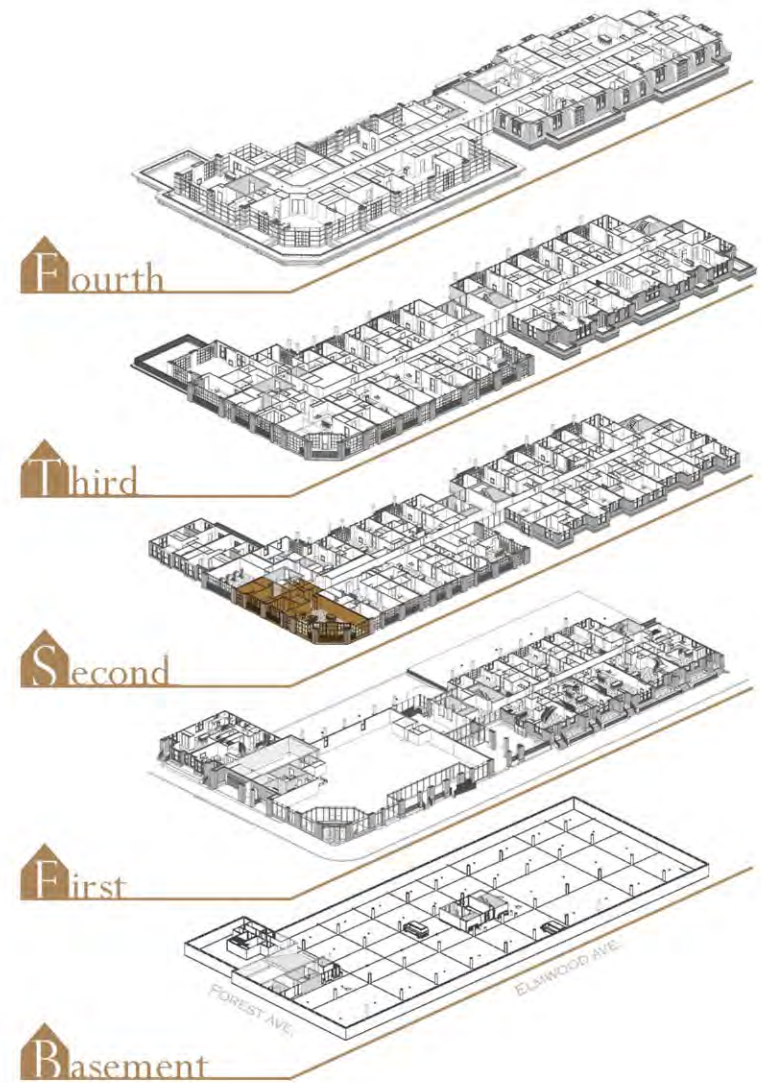

1111 Elmwood

Buffalo, New York

Suite Description

- Living Area: 1,840 SF
- + 147 SF patio
- 2 Bedrooms / 2 Bathrooms
- High ceilings; Max Height = 10'
- Refridge, Washer and Dryer not included in offering, for reference only.