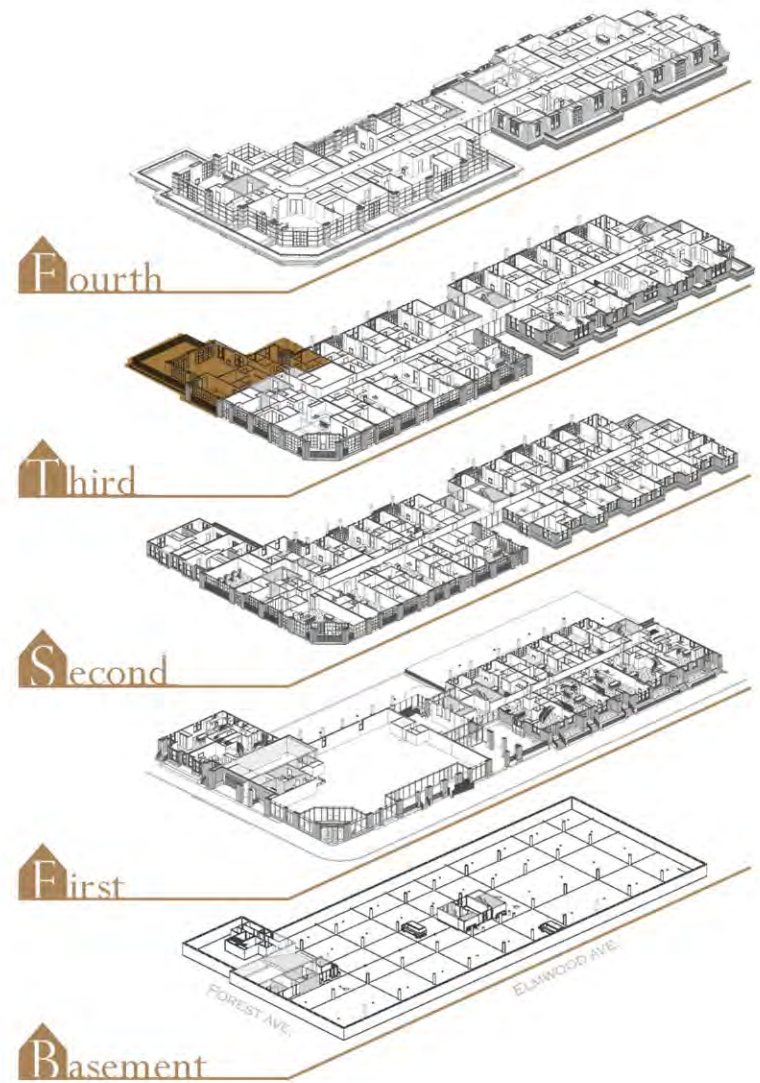

# 1111 Elmwood

Buffalo, New York

## Suite Description

- Living Area: 2,715 SF
- + 874 SF of Patio
- 3 Bedrooms / 3 Bathrooms / Den
- High ceilings; Max Height = 10'
- Refridge, Washer and Dryer not included in offering, for reference only.