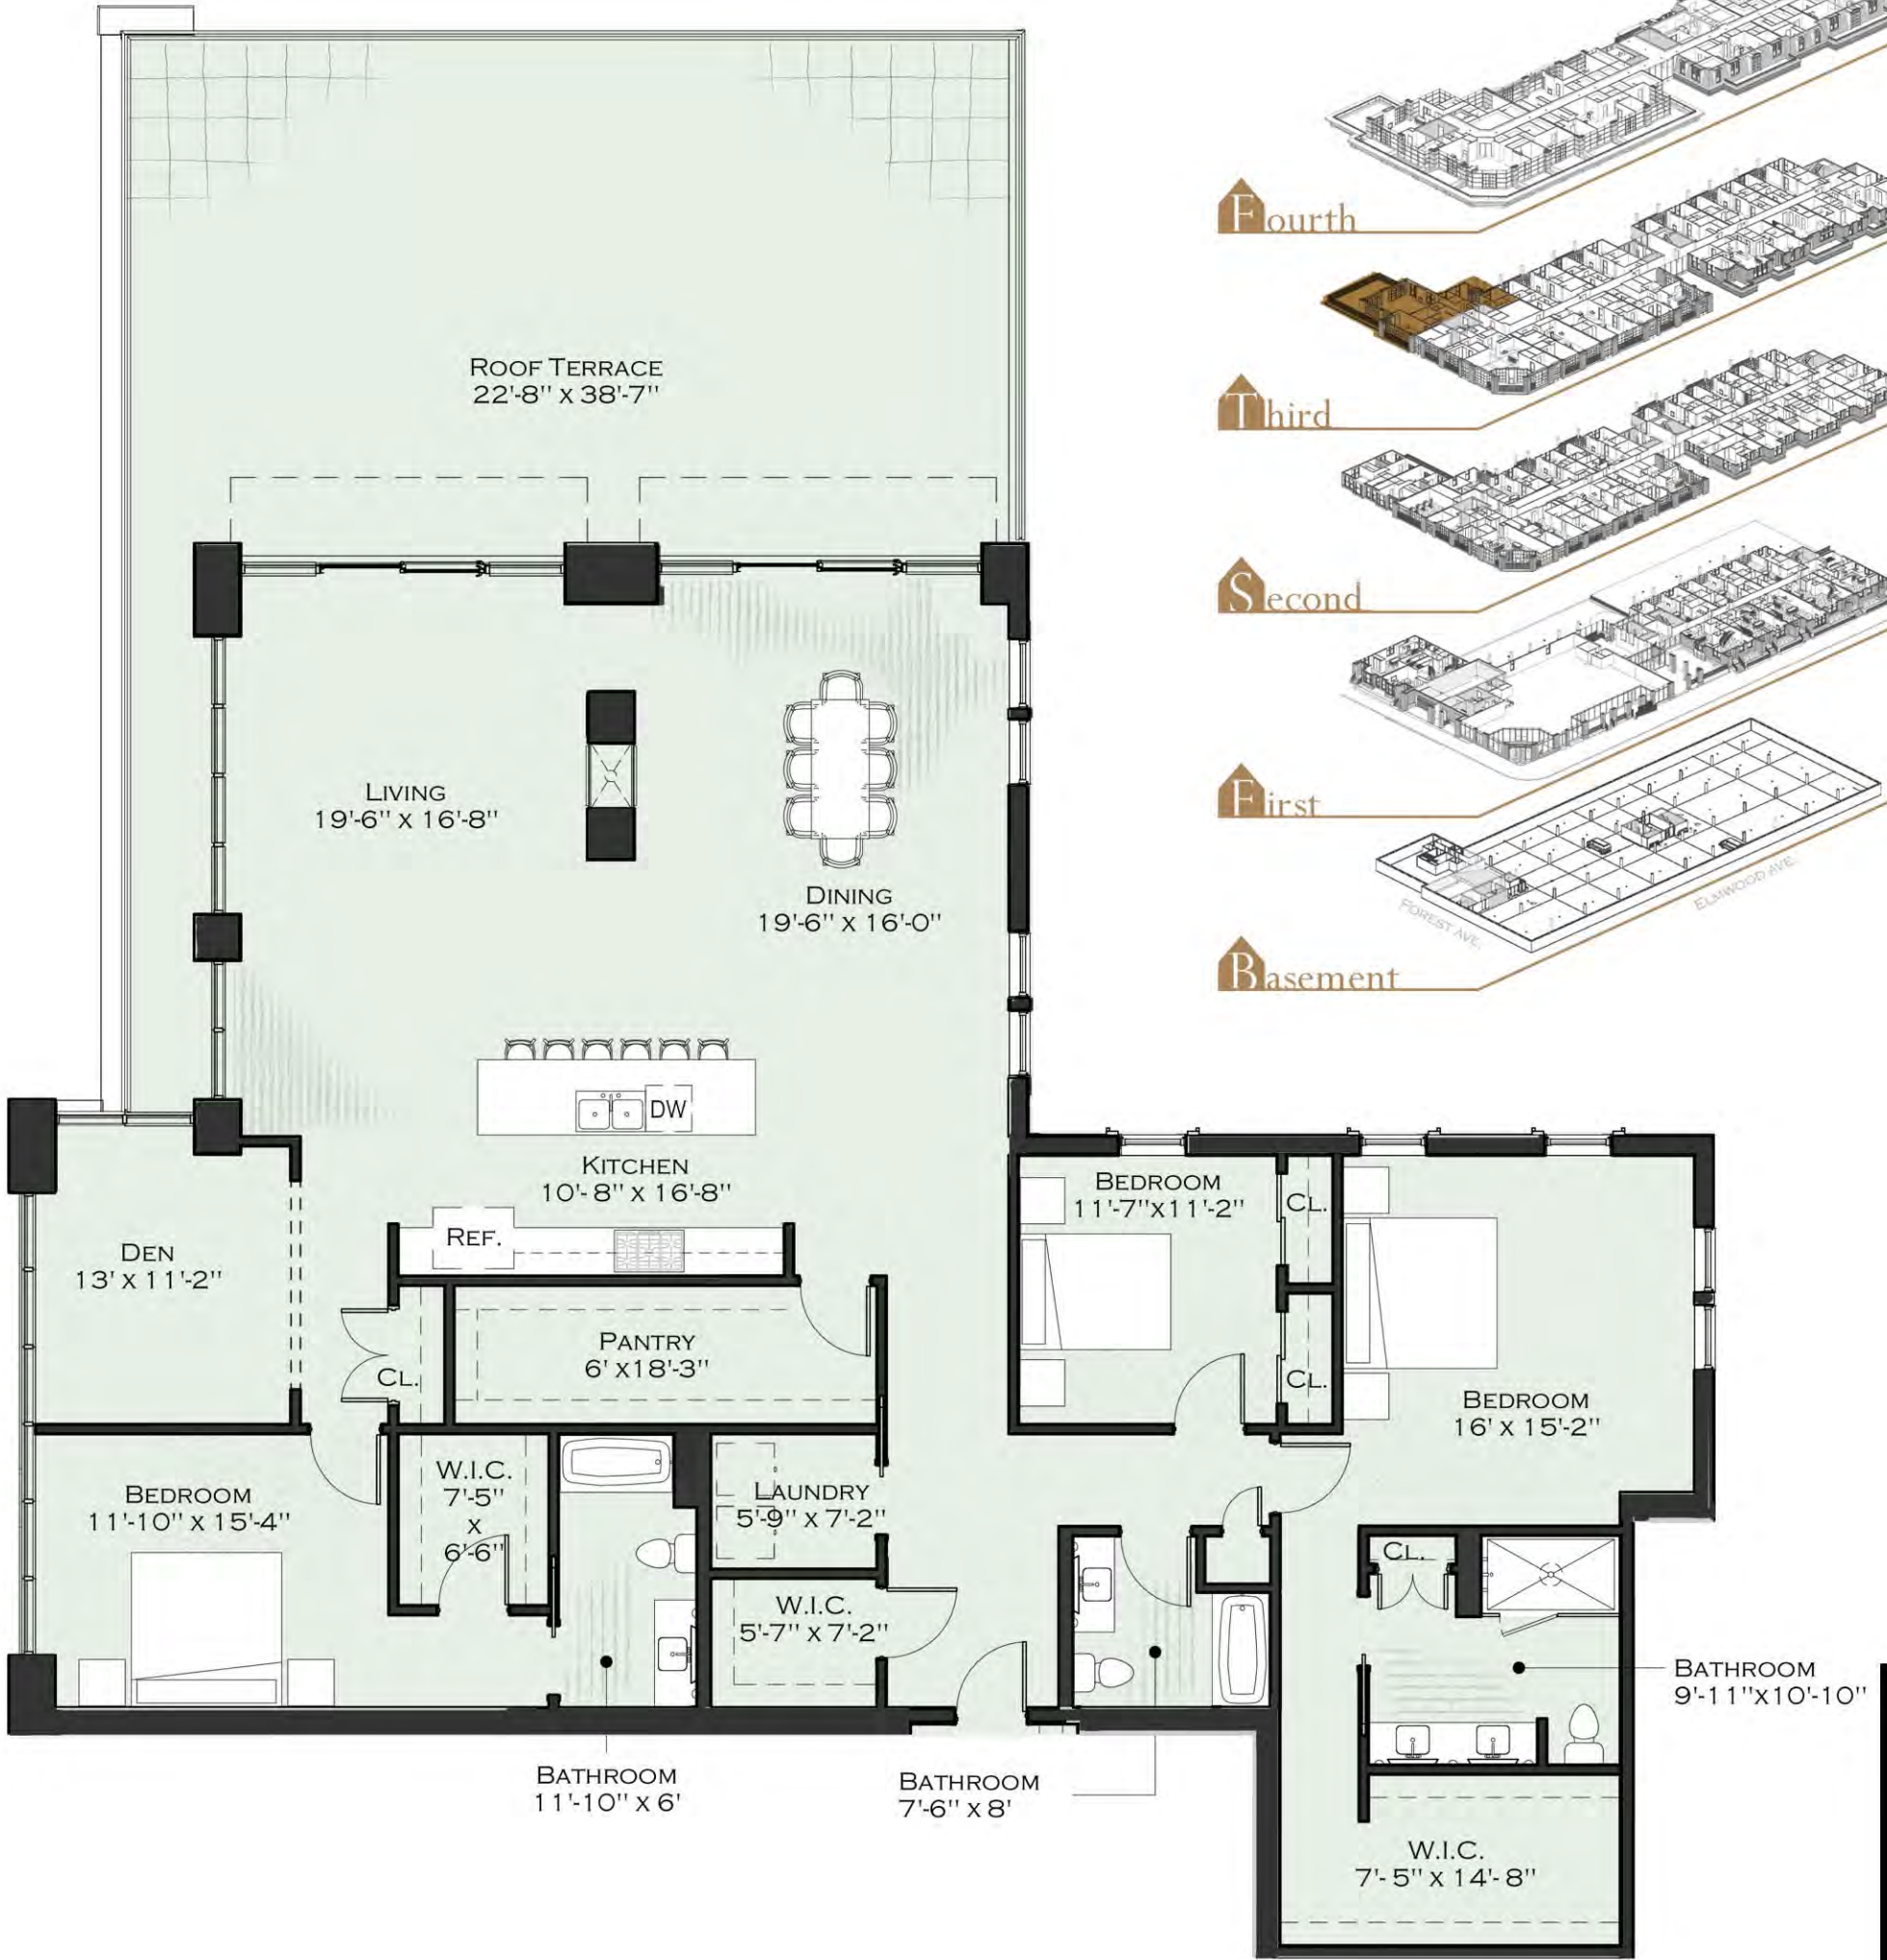

# 1111 Elmwood

Buffalo, New York

## Suite Description

- Living Area: 2,715 SF
- + 874 SF of Patio
- 3 Bedrooms / 3 Bathrooms / Den
- High ceilings; Max Height = 10'
- Refridge, Washer and Dryer not included in offering, for reference only.

# Suite 305