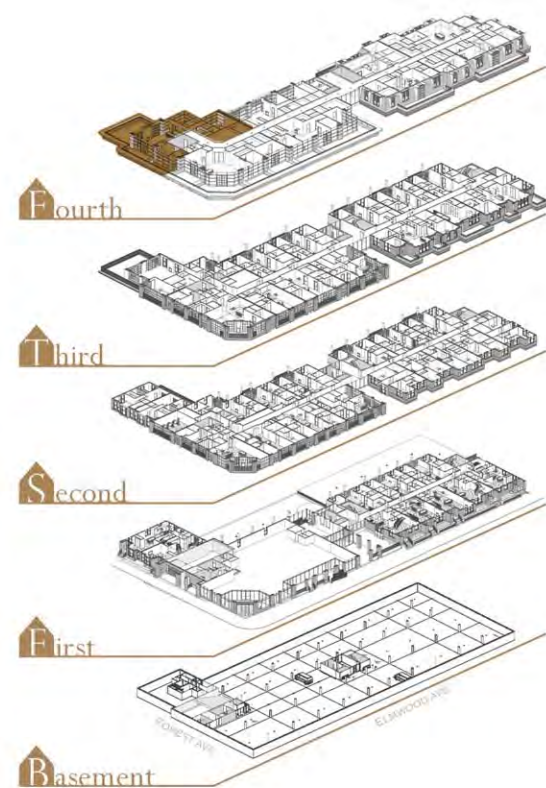

Suite Description

- Living Area: 2,300 SF
- + 1,037 SF of Roof Terrace
- 2 Bedrooms / 3 Bathrooms / 1 Den
- High ceilings; Max Height = 11'
- Refridge, Washer and Dryer not included in offering, for reference only.

Suite 403

4th Edition