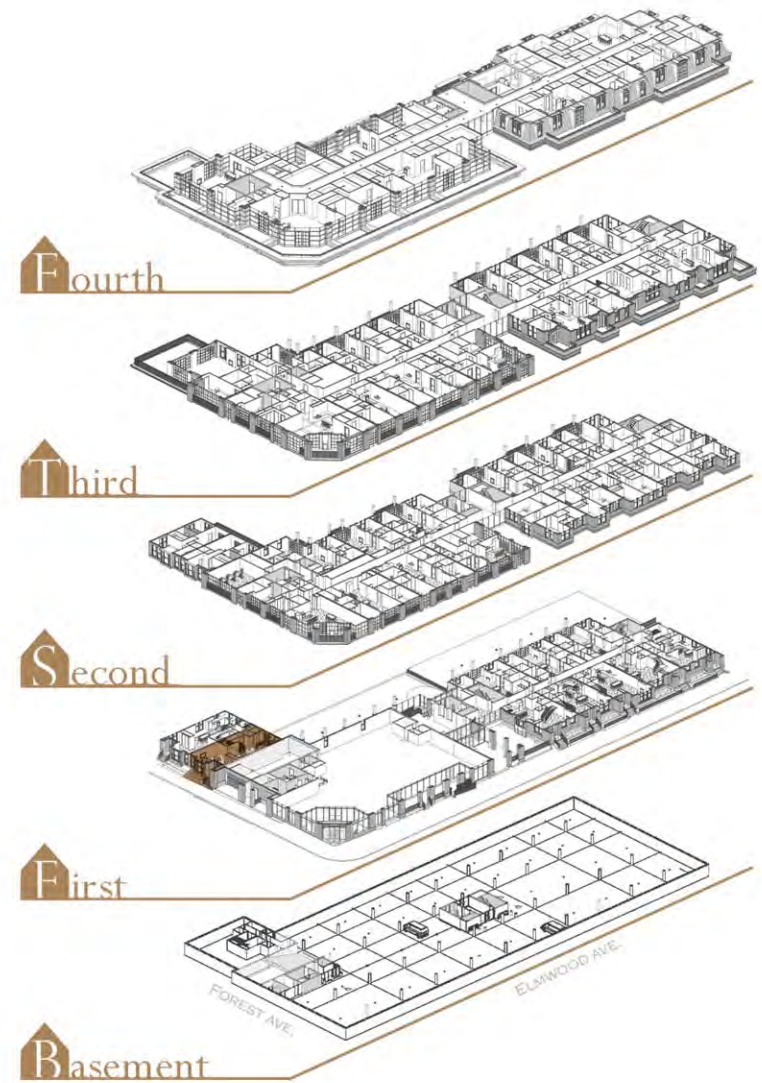

1111 Elmwood

Buffalo, New York

Suite Description

- Living Area Total: 2,037 SF
- + 444 SF of Patio
- 2 Bedrooms / 2 1/2 Bathrooms
- High ceilings; Max Height = 10'

- Private Elevator Entry / Private Stair Entry
- Refridge, Washer and Dryer not included in offering, for reference only.

Townhouse 605 - 1st Floor

4th Edition

Suite Description

- Living Area Total: 2,037 SF
- + 444 SF of Patio
- 2 Bedrooms / 2 1/2 Bathrooms
- High ceilings; Max Height = 10'

- Private Elevator Entry / Private Stair Entry
- Refridge, Washer and Dryer not included in offering, for reference only.