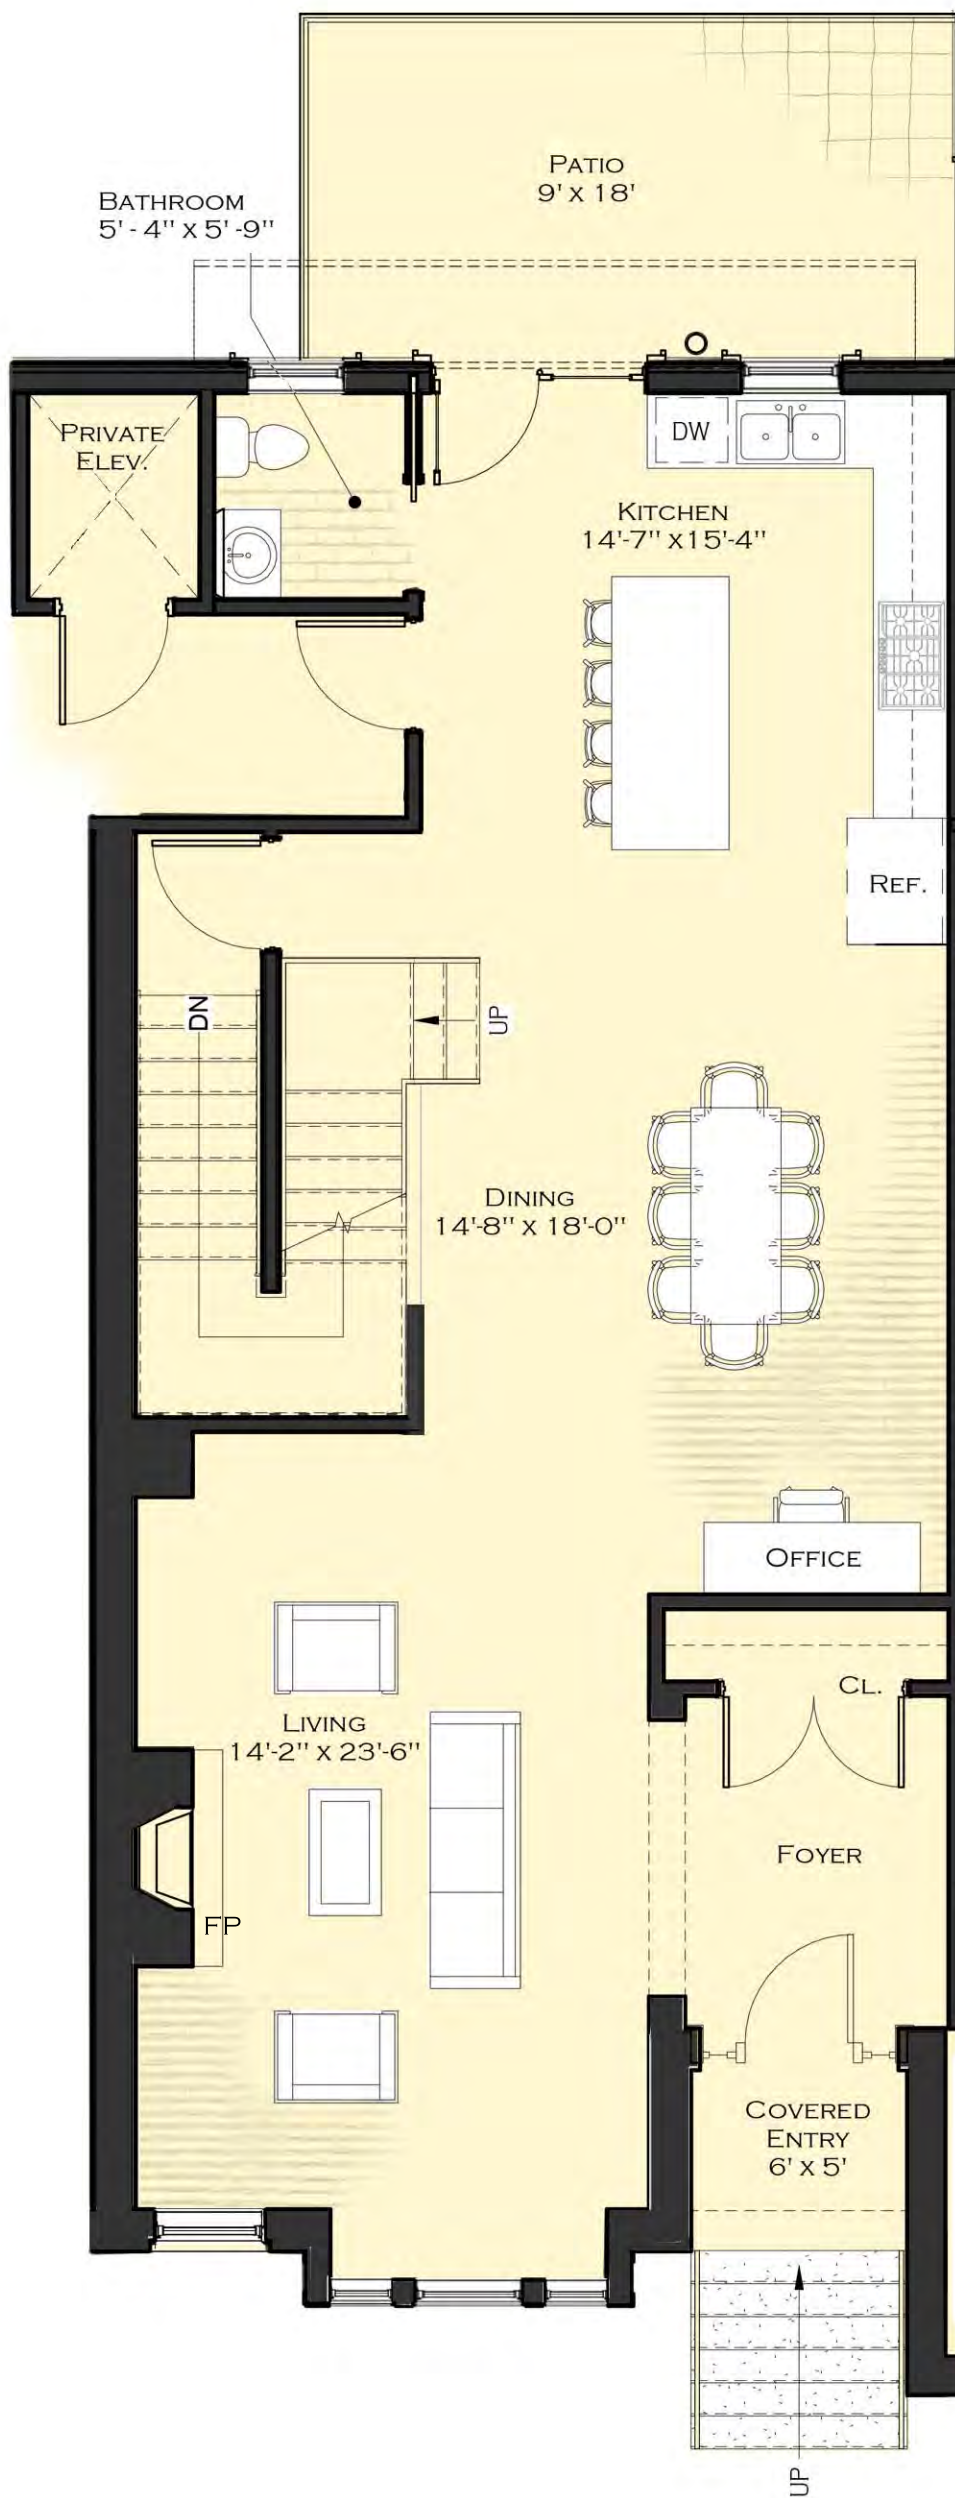

1111 Elmwood

Buffalo, New York

Suite Description

- Living Area Total: 2,037 SF
- + 444 SF of Patio
- 2 Bedrooms / 2 1/2 Bathrooms
- High ceilings; Max Height = 10'

- Private Elevator Entry / Private Stair Entry
- Refridge, Washer and Dryer not included in offering, for reference only.

Townhouse 605 - 1st Floor

4th Edition

Suite Description

- Living Area Total: 2,037 SF
- + 444 SF of Patio
- 2 Bedrooms / 2 1/2 Bathrooms
- High ceilings; Max Height = 10'

- Private Elevator Entry / Private Stair Entry
- Refridge, Washer and Dryer not included in offering, for reference only.

Townhouse 605 - 2nd Floor

4th Edition