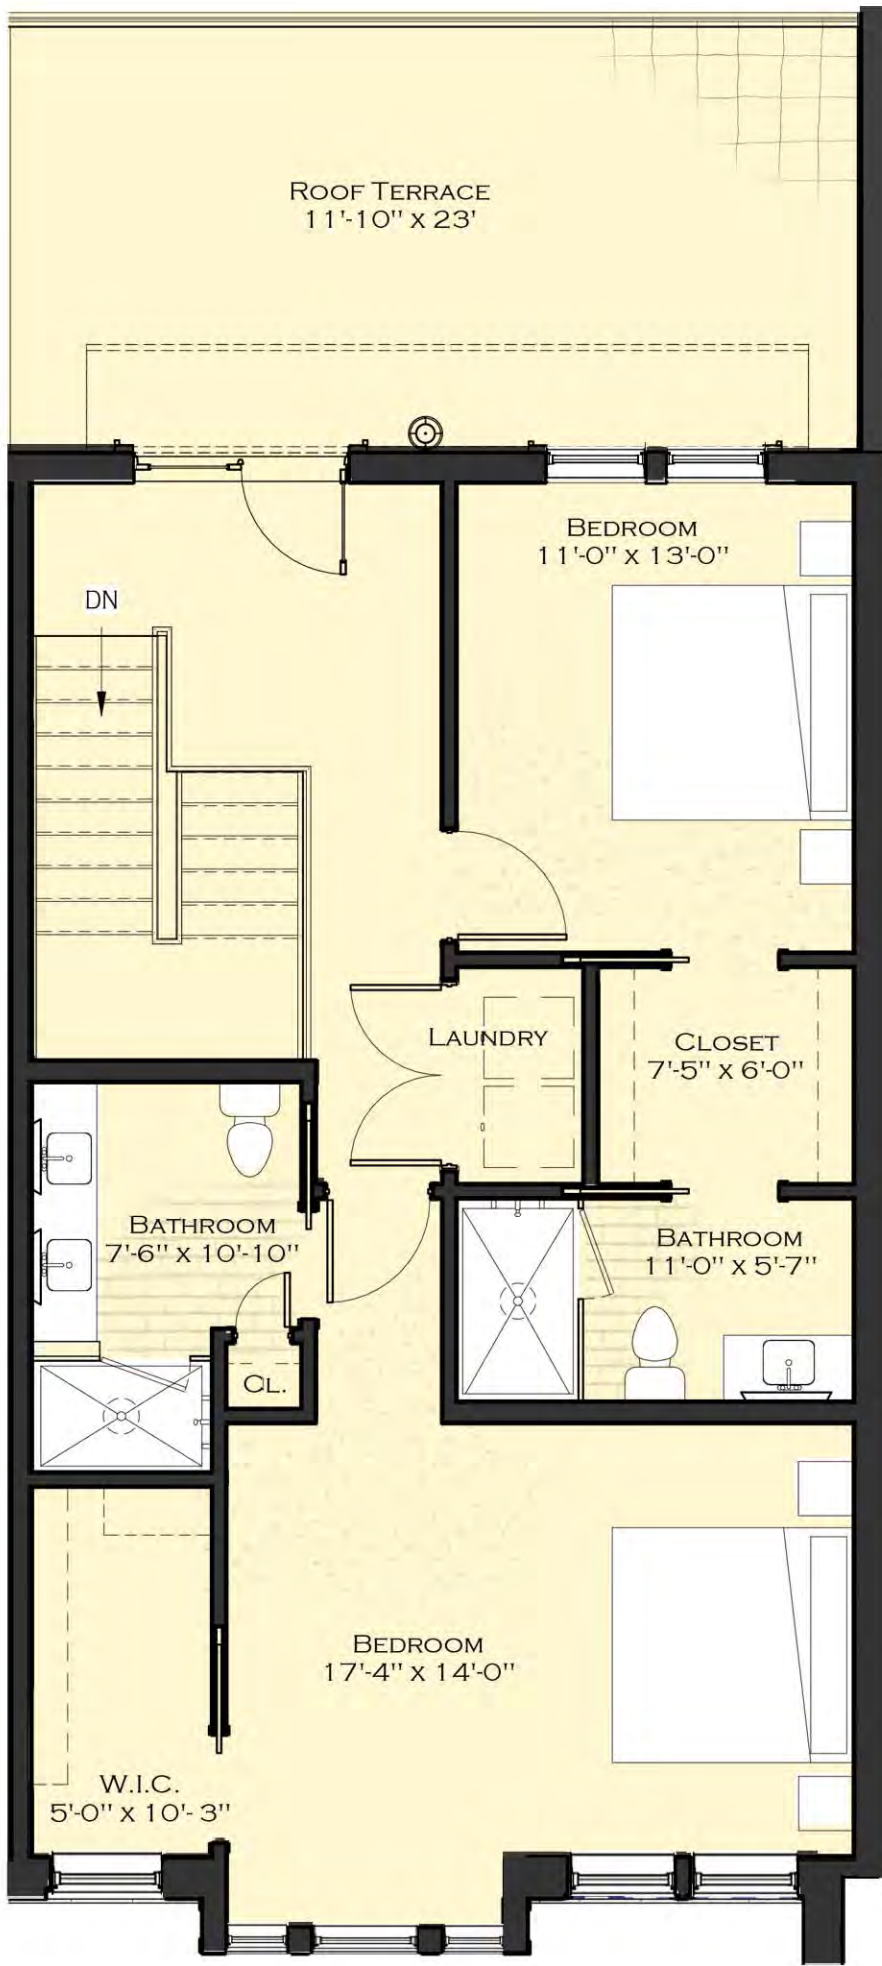

1111 Elmwood

Buffalo, New York

Suite Description

- Living Area Total: 2,037 SF
- + 444 SF of Patio
- 2 Bedrooms / 2 1/2 Bathrooms
- High ceilings; Max Height = 10'

- Private Elevator Entry / Private Stair Entry
- Refridge, Washer and Dryer not included in offering, for reference only.

Townhouse 605 - 1st Floor

4th Edition

Suite Description

- Living Area Total: 2,037 SF
- + 444 SF of Patio
- 2 Bedrooms / 2 1/2 Bathrooms
- High ceilings; Max Height = 10'

- Private Elevator Entry / Private Stair Entry
- Refridge, Washer and Dryer not included in offering, for reference only.

Townhouse 605 - 2nd Floor

4th Edition