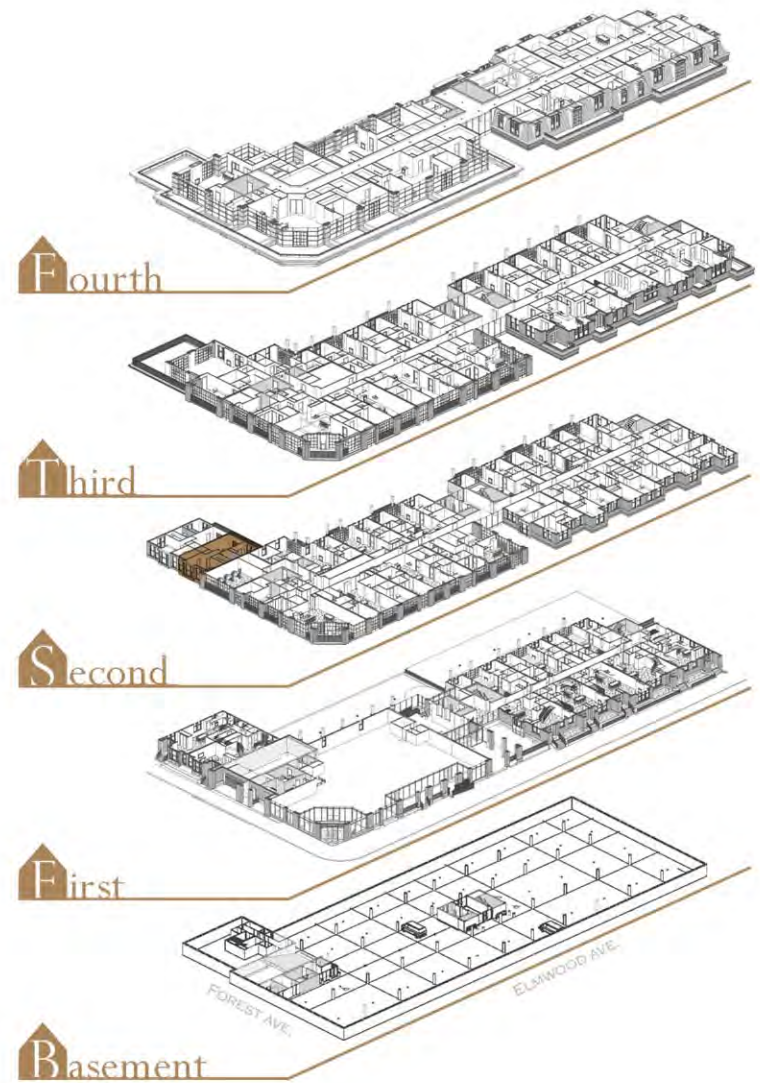

1111 Elmwood

Buffalo, New York

Suite Description

- Living Area Total: 2,037 SF
- + 444 SF of Patio
- 2 Bedrooms / 2 1/2 Bathrooms
- High ceilings; Max Height = 10'

- Private Elevator Entry / Private Stair Entry
- Refridge, Washer and Dryer not included in offering, for reference only.

Townhouse 605 - 1st Floor

4th Edition

Suite Description

- Living Area Total: 2,037 SF
- + 444 SF of Patio
- 2 Bedrooms / 2 1/2 Bathrooms
- High ceilings; Max Height = 10'

- Private Elevator Entry / Private Stair Entry
- Refridge, Washer and Dryer not included in offering, for reference only.