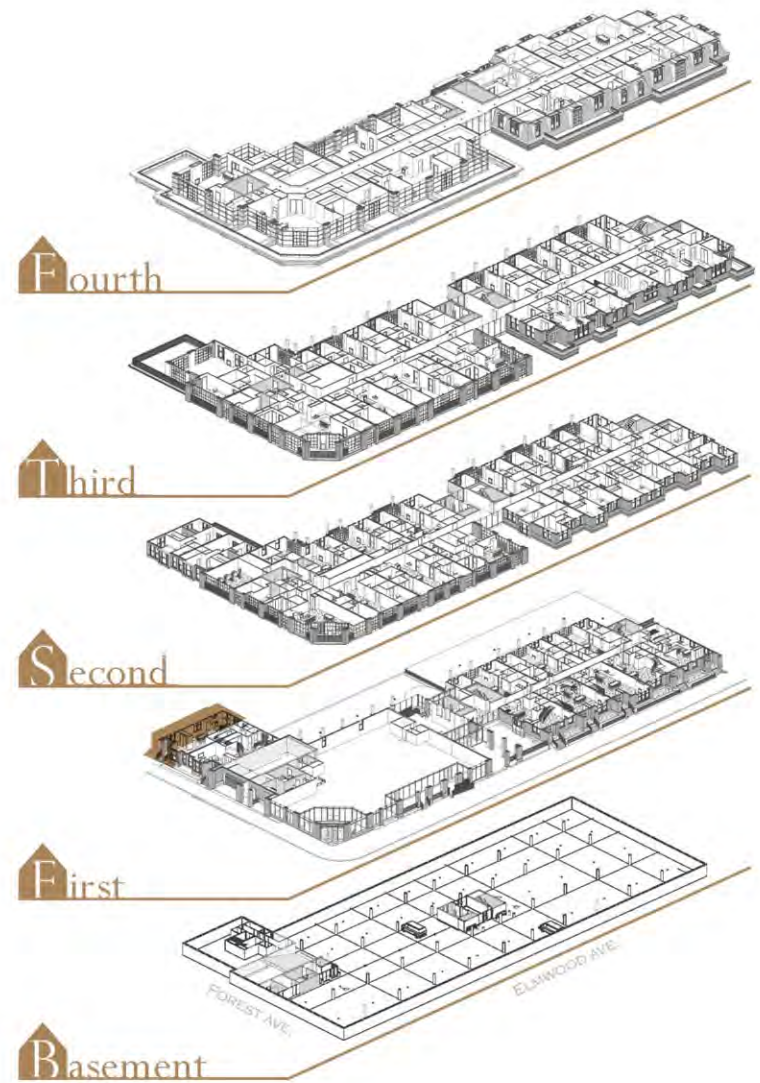

# 1111 Elmwood

Buffalo, New York

SCALE: 3/16" = 1'-0"

## Suite Description

- Living Area Total: 2,055 SF
- + 450 SF of Patio
- 2 Bedrooms / 2 1/2 Bathrooms
- High ceilings; Max Height = 10'

- Private Elevator Entry / Private Stair Entry
- Refridge, Washer and Dryer not included in offering, for reference only.