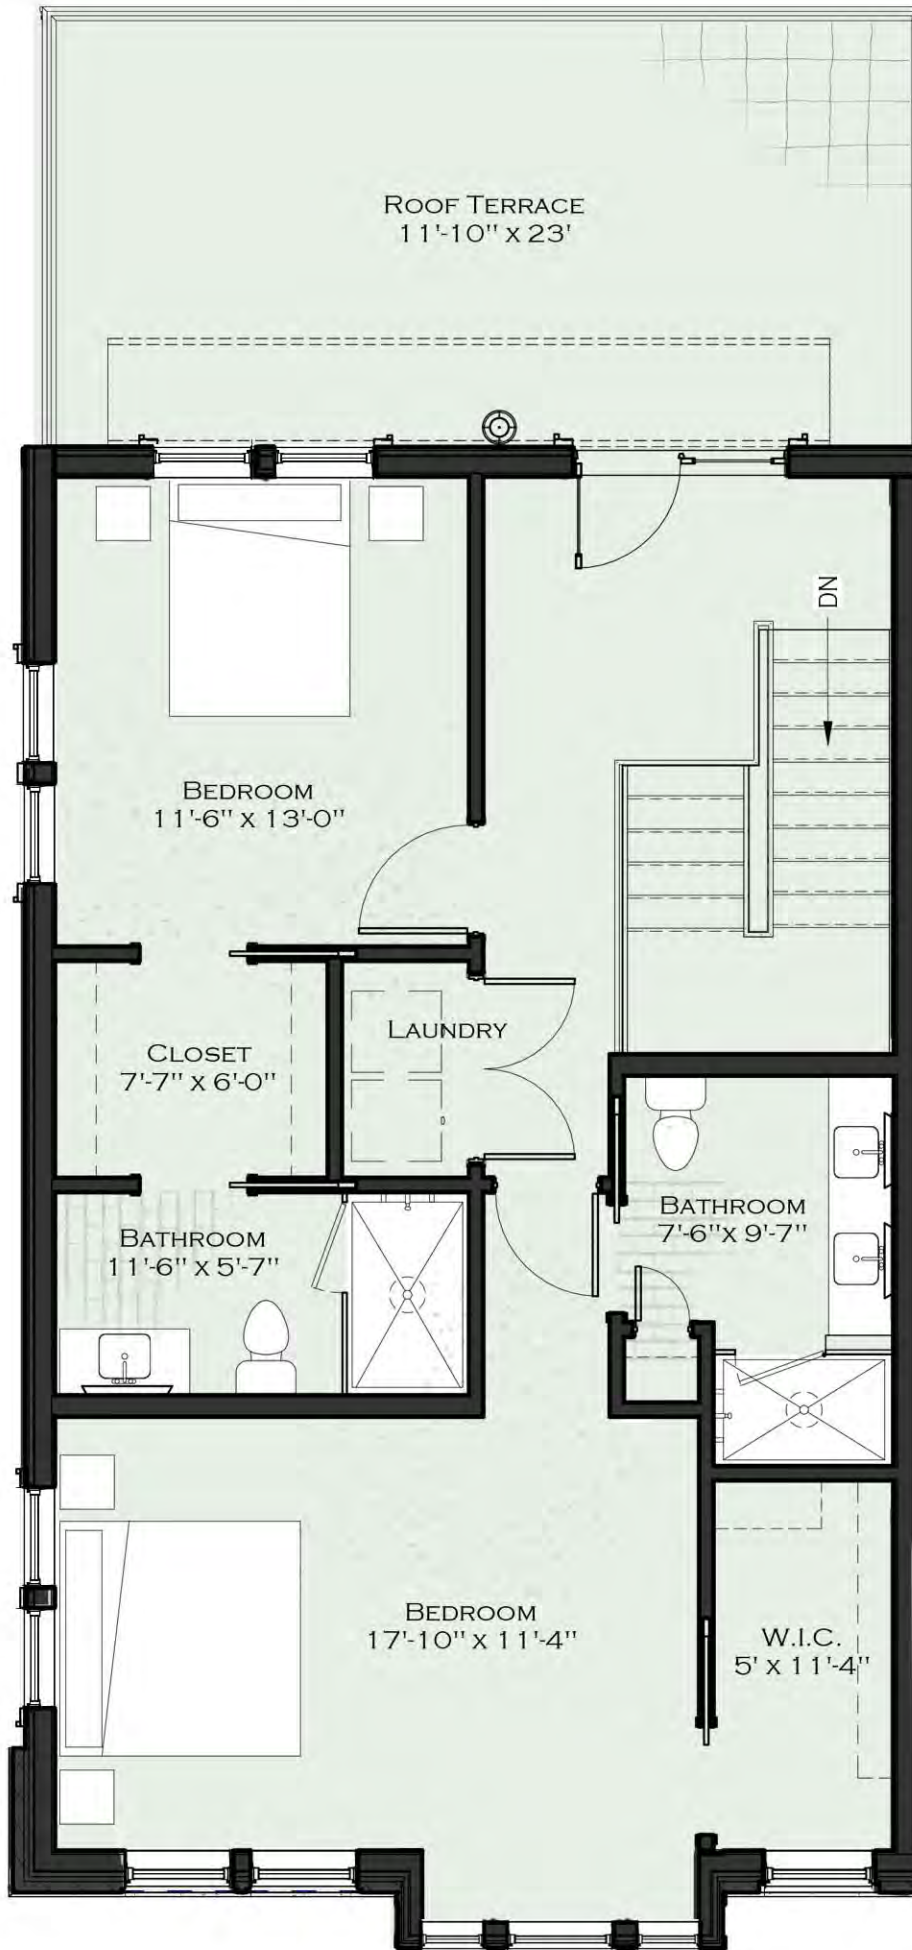

# 1111 Elmwood

Buffalo, New York

SCALE: 3/16" = 1'-0"

## Suite Description

- Living Area Total: 2,055 SF
- + 450 SF of Patio
- 2 Bedrooms / 2 1/2 Bathrooms
- High ceilings; Max Height = 10'

- Private Elevator Entry / Private Stair Entry
- Refridge, Washer and Dryer not included in offering, for reference only.

Townhouse 607 - 1st Floor

4th Edition

## Suite Description

- Living Area Total: 2,055 SF
- + 451 SF of Patio
- 2 Bedrooms / 2 1/2 Bathrooms
- High ceilings; Max Height = 10'

- Private Elevator Entry / Private Stair Entry
- Refridge, Washer and Dryer not included in offering, for reference only.