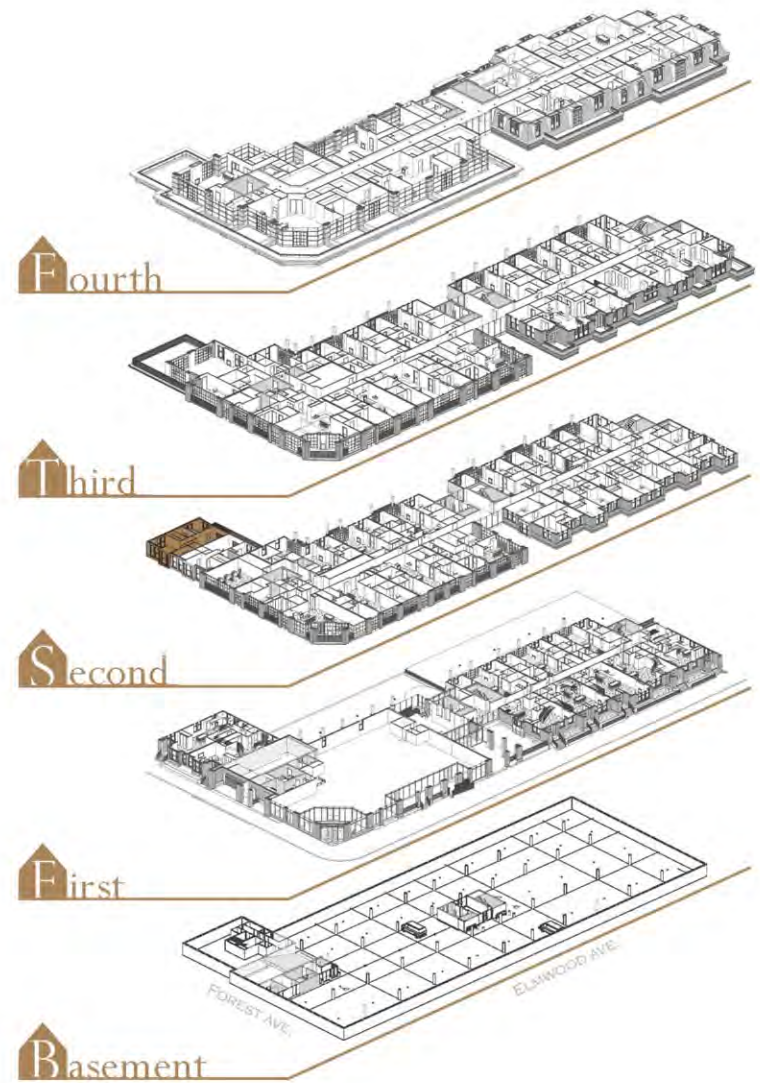

# 1111 Elmwood

Buffalo, New York

SCALE: 3/16" = 1'-0"

## Suite Description

- Living Area Total: 2,055 SF
- + 450 SF of Patio
- 2 Bedrooms / 2 1/2 Bathrooms
- High ceilings; Max Height = 10'

- Private Elevator Entry / Private Stair Entry
- Refridge, Washer and Dryer not included in offering, for reference only.

Townhouse 607 - 1st Floor

4th Edition

## Suite Description

- Living Area Total: 2,055 SF
- + 451 SF of Patio
- 2 Bedrooms / 2 1/2 Bathrooms
- High ceilings; Max Height = 10'

- Private Elevator Entry / Private Stair Entry
- Refridge, Washer and Dryer not included in offering, for reference only.